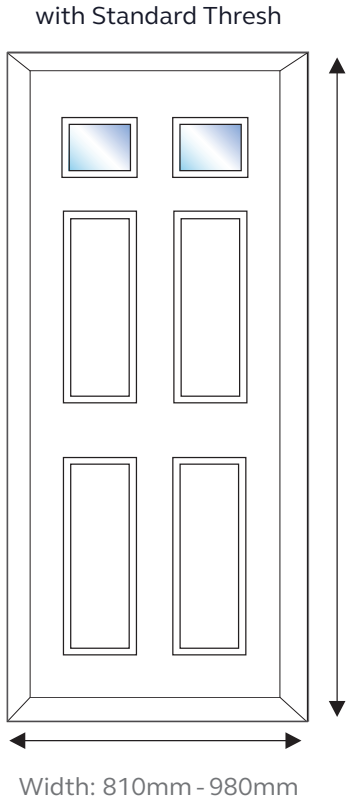

Composite Technical

VIRTUOSO
DOORS

REAL
ALUMINIUM

REAL Minimum & Maximum Widths and Heights

20mm & 42mm Add-ons Available

NB - Toplights and Sidelights Available

Separate Frames with Concealed Coupler.

Thresholds

REAL Aluminium Frame

Standard Threshold

Low Aluminium Threshold

Hinge Clearance

- Contemporary Frame
- Classic-Al Frame (shown)

NB - Important Info - Hinge Clearance only 8mm -20mm or 42mm build ups available.