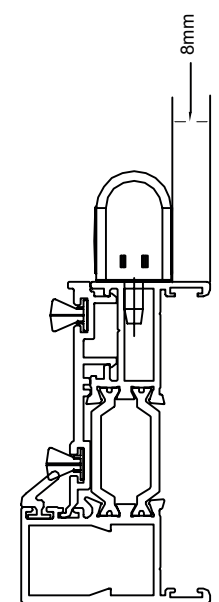

Composite Technical

VIRTUOSO
DOORS

REAL
ALUMINIUM

REAL Minimum & Maximum Widths and Heights

20mm & 42mm Add-ons Available

NB - Toplights and Sidelights Available

Separate Frames with Concealed Coupler.

Thresholds

REAL Aluminium Frame

Standard Threshold

Low Aluminium Threshold

Hinge Clearance

- Contemporary Frame
- Classic-Al Frame (shown)

NB - Important Info - Hinge Clearance only 8mm -20mm or 42mm build ups available.