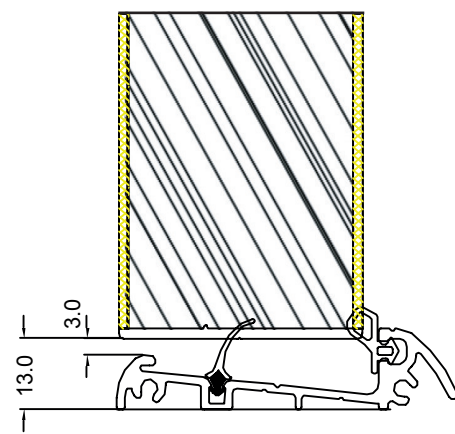

Composite Technical

VIRTUOSO
DOORS

REAL
ALUMINIUM

REAL Minimum & Maximum Widths and Heights

20mm & 42mm Add-ons Available

NB - Toplights and Sidelights Available

Separate Frames with Concealed Coupler.

Thresholds

REAL Aluminium Frame

Standard Threshold

Low Aluminium Threshold

Hinge Clearance

- Contemporary Frame
- Classic-Al Frame (shown)

NB - Important Info - Hinge Clearance only 8mm -20mm or 42mm build ups available.