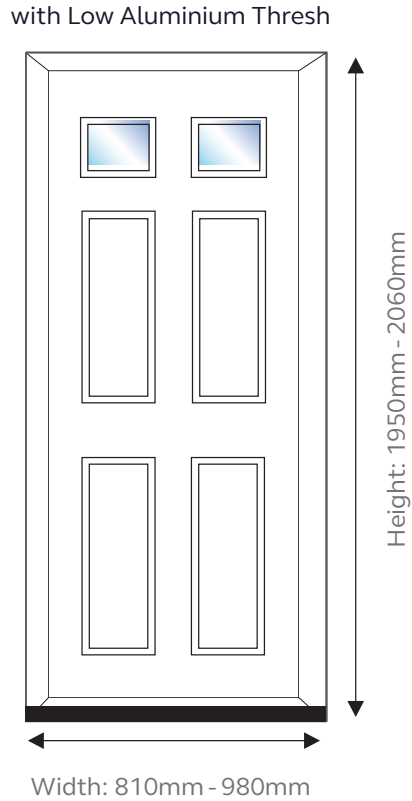

Composite Technical

VIRTUOSO
DOORS

REAL
ALUMINIUM

REAL Minimum & Maximum Widths and Heights

20mm & 42mm Add-ons Available

NB - Toplights and Sidelights Available

Separate Frames with Concealed Coupler.

Thresholds

REAL Aluminium Frame

Standard Threshold

Low Aluminium Threshold

Hinge Clearance

- Contemporary Frame
- Classic-Al Frame (shown)

NB - Important Info - Hinge Clearance only 8mm -20mm or 42mm build ups available.