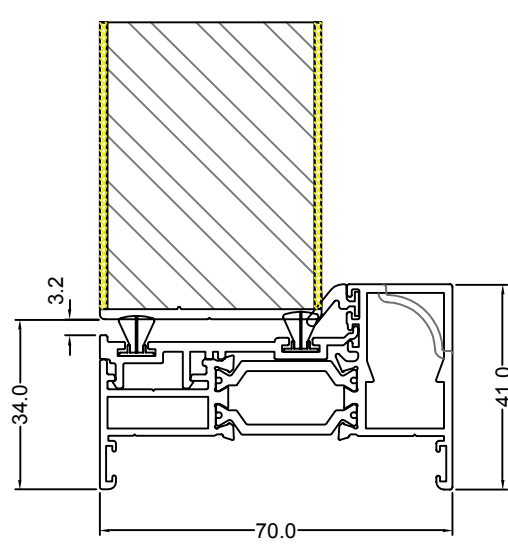

Composite Technical

VIRTUOSO
DOORS

REAL
ALUMINIUM

REAL Minimum & Maximum Widths and Heights

20mm & 42mm Add-ons Available

NB - Toplights and Sidelights Available

Separate Frames with Concealed Coupler.

Thresholds

REAL Aluminium Frame

Standard Threshold

Low Aluminium Threshold

Hinge Clearance

- Contemporary Frame
- Classic-Al Frame (shown)

NB - Important Info - Hinge Clearance only 8mm -20mm or 42mm build ups available.