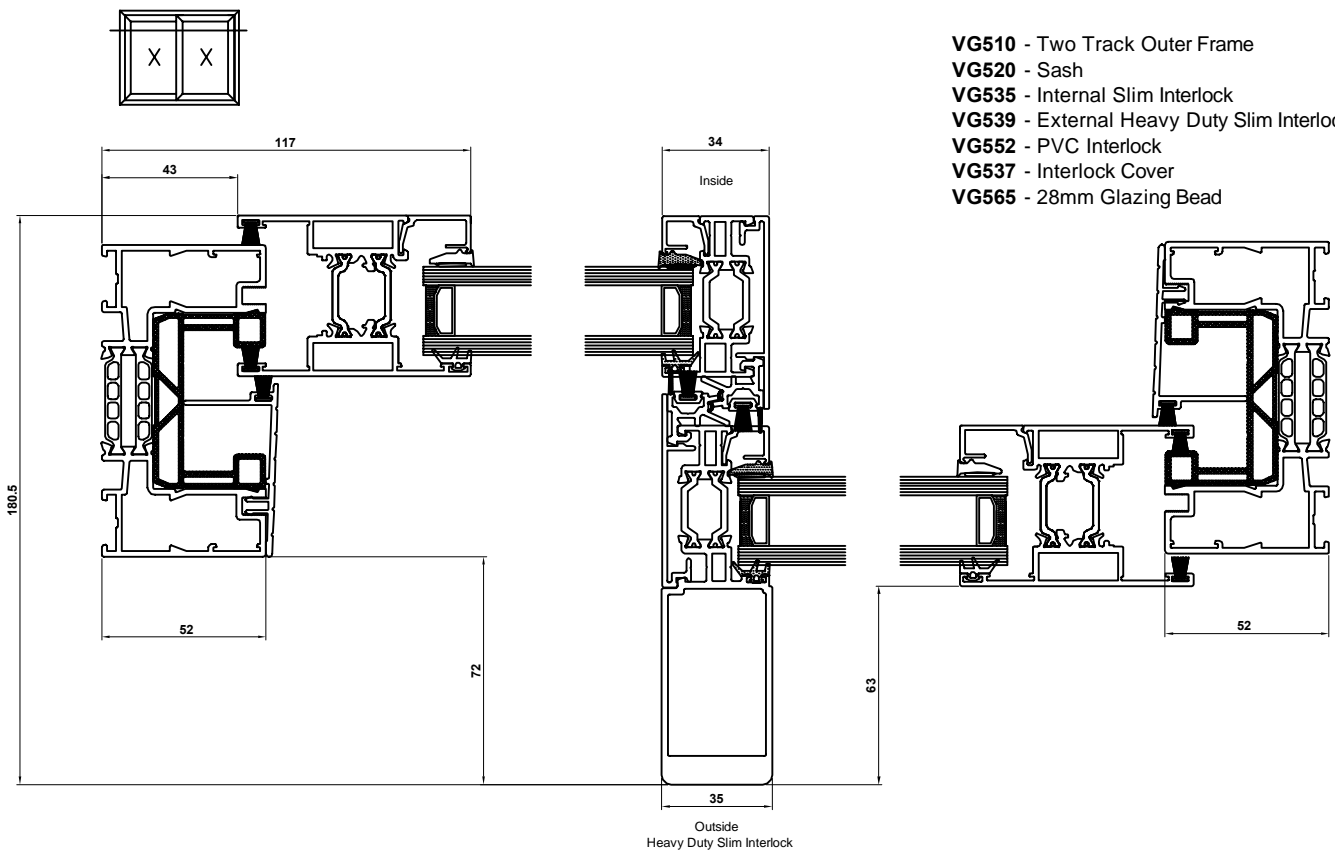

**VISOGLIDE PLUS ASSEMBLY DRAWINGS  
 SLIM INTERLOCK DETAILS**

- VG510** - Two Track Outer Frame
- VG520** - Sash
- VG535** - Internal Slim Interlock
- VG536** - External Standard Slim Interlock
- VG552** - PVC Interlock
- VG537** - Interlock Cover
- VG565** - 28mm Glazing Bead

- VG510** - Two Track Outer Frame
- VG520** - Sash
- VG535** - Internal Slim Interlock
- VG539** - External Heavy Duty Slim Interlock
- VG552** - PVC Interlock
- VG537** - Interlock Cover
- VG565** - 28mm Glazing Bead