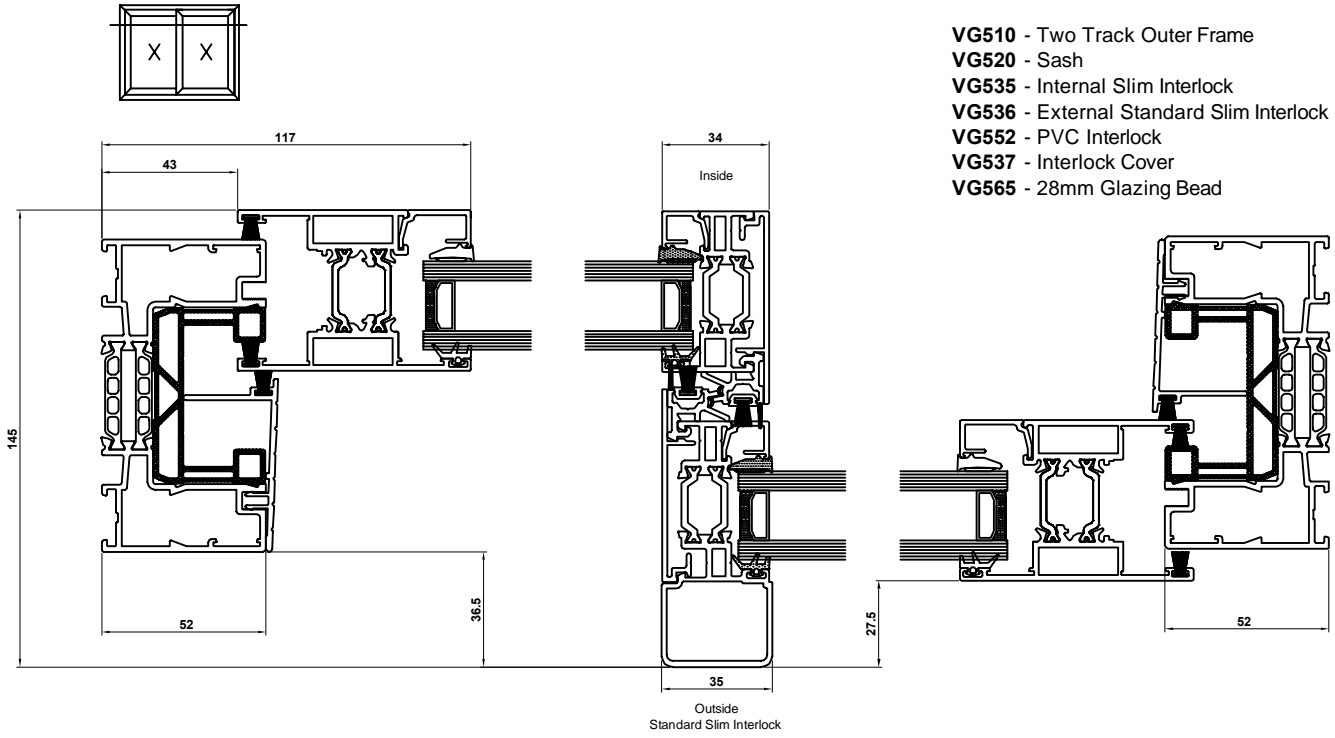

**VISOGLIDE PLUS ASSEMBLY DRAWINGS  
 SLIM INTERLOCK DETAILS**

- VG510** - Two Track Outer Frame
- VG520** - Sash
- VG535** - Internal Slim Interlock
- VG536** - External Standard Slim Interlock
- VG552** - PVC Interlock
- VG537** - Interlock Cover
- VG565** - 28mm Glazing Bead

- VG510** - Two Track Outer Frame
- VG520** - Sash
- VG535** - Internal Slim Interlock
- VG539** - External Heavy Duty Slim Interlock
- VG552** - PVC Interlock
- VG537** - Interlock Cover
- VG565** - 28mm Glazing Bead