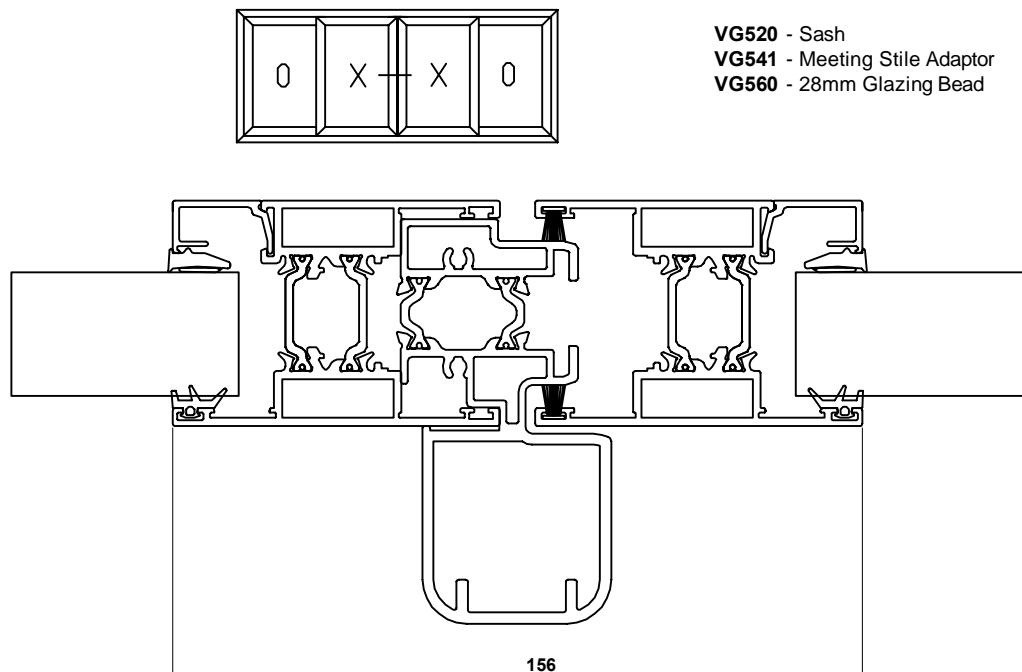

VISOGLIDE PLUS ASSEMBLY DRAWINGS REINFORCED MULLION DETAILS