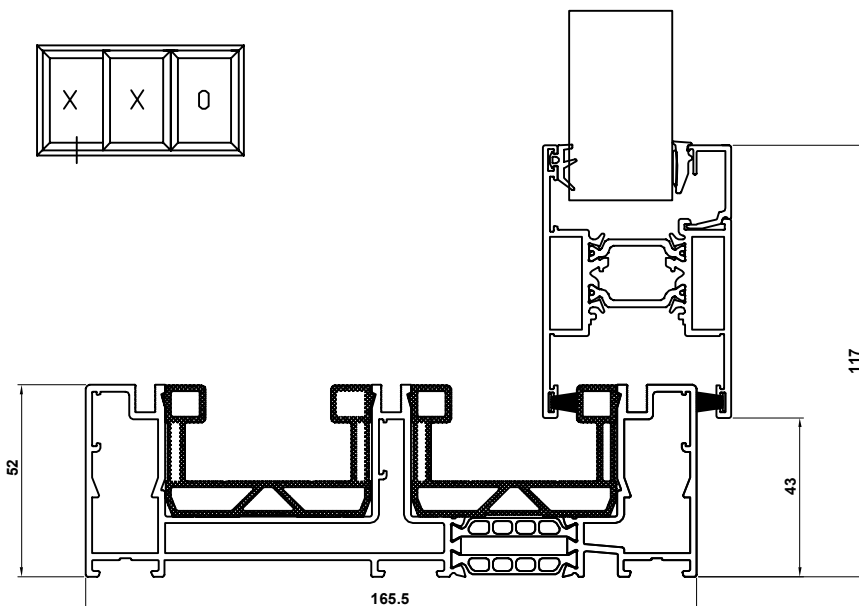

VISOGLIDE PLUS ASSEMBLY DRAWINGS HEAD & THRESHOLD DETAILS - with standard frame

- **VG512** - Three Track Outer Frame
- **VG520** - Sash
- **VG560** - 28mm Glazing Bead
- **VG559** - VG512 Head Extension

- **VG512** - Three Track Outer Frame
- **VG520** - Sash
- **VG560** - 28mm Glazing Bead