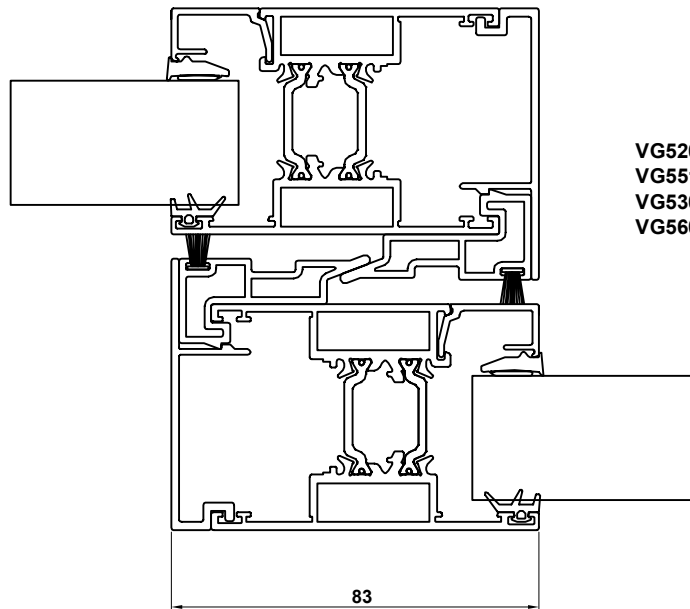

## VISOGLIDE PLUS ASSEMBLY DRAWINGS JAMB DETAILS

## VISOGLIDE PLUS ASSEMBLY DRAWINGS MULLION DETAILS

- VG520** - Sash
- VG551** - PVC Interlock
- VG530** - Interlock Cover
- VG560** - 28mm Glazing Bead

- VG520** - Sash
- VG540** - Meeting Stile Adaptor
- VG560** - 28mm Glazing Bead

## VISOGLIDE PLUS ASSEMBLY DRAWINGS HEAD & THRESHOLD DETAILS - with standard frame

- VG512** - Three Track Outer Frame
- VG520** - Sash
- VG560** - 28mm Glazing Bead
- VG559** - VG512 Head Extension

- VG512** - Three Track Outer Frame
- VG520** - Sash
- VG560** - 28mm Glazing Bead