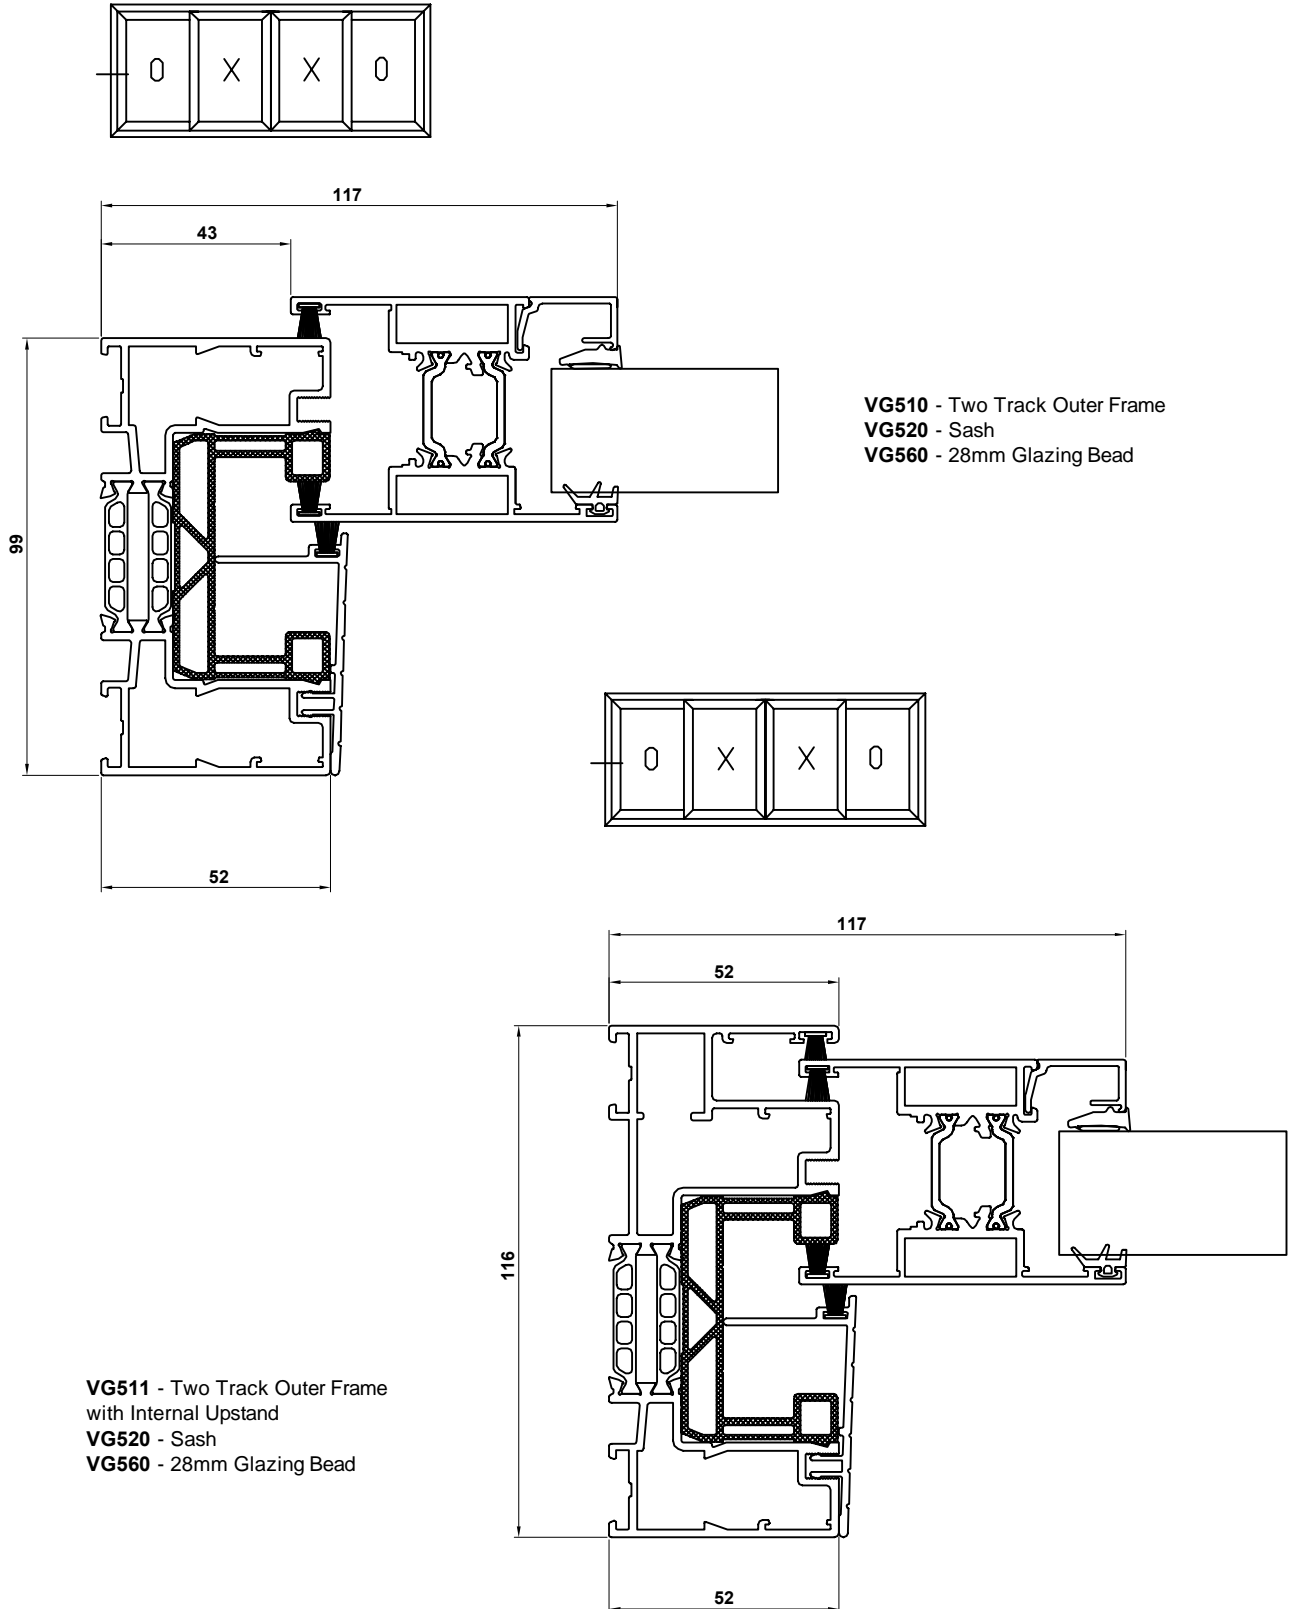

## VISOGLIDE PLUS ASSEMBLY DRAWINGS JAMB DETAILS

## VISOGLIDE PLUS ASSEMBLY DRAWINGS MULLION DETAILS

- VG520** - Sash
- VG551** - PVC Interlock
- VG530** - Interlock Cover
- VG560** - 28mm Glazing Bead

- VG520** - Sash
- VG540** - Meeting Stile Adaptor
- VG560** - 28mm Glazing Bead