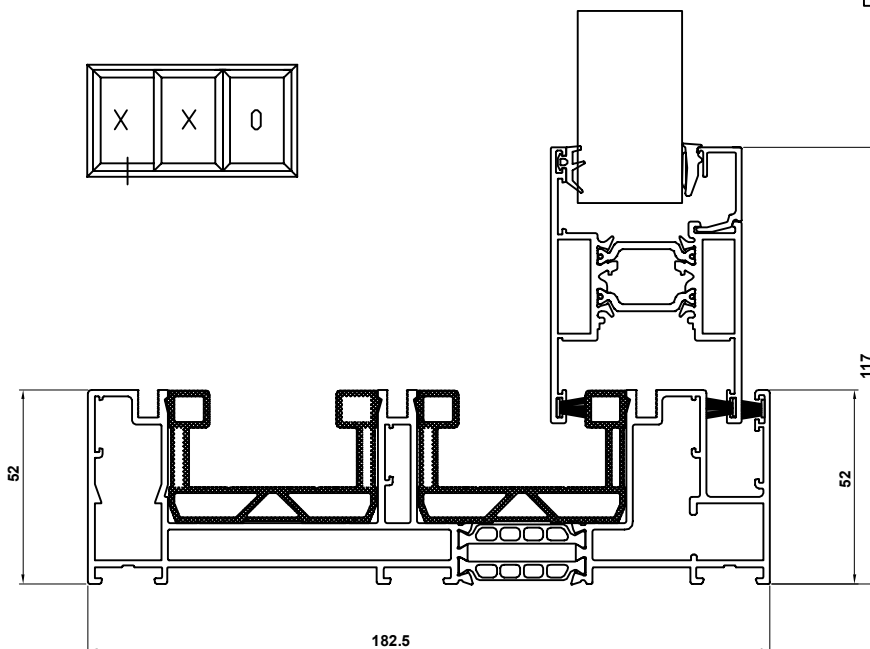

## VISOGLIDE PLUS ASSEMBLY DRAWINGS HEAD & THRESHOLD DETAILS - with standard frame

- VG512** - Three Track Outer Frame
- VG520** - Sash
- VG560** - 28mm Glazing Bead
- VG559** - VG512 Head Extension

- VG512** - Three Track Outer Frame
- VG520** - Sash
- VG560** - 28mm Glazing Bead

## VISOGLIDE PLUS ASSEMBLY DRAWINGS HEAD & THRESHOLD DETAILS - with internal upstand frame

- VG513** - Three Track Outer Frame with Internal Upstand
- VG520** - Sash
- VG560** - 28mm Glazing Bead
- VG571** - VG513 Head Extension