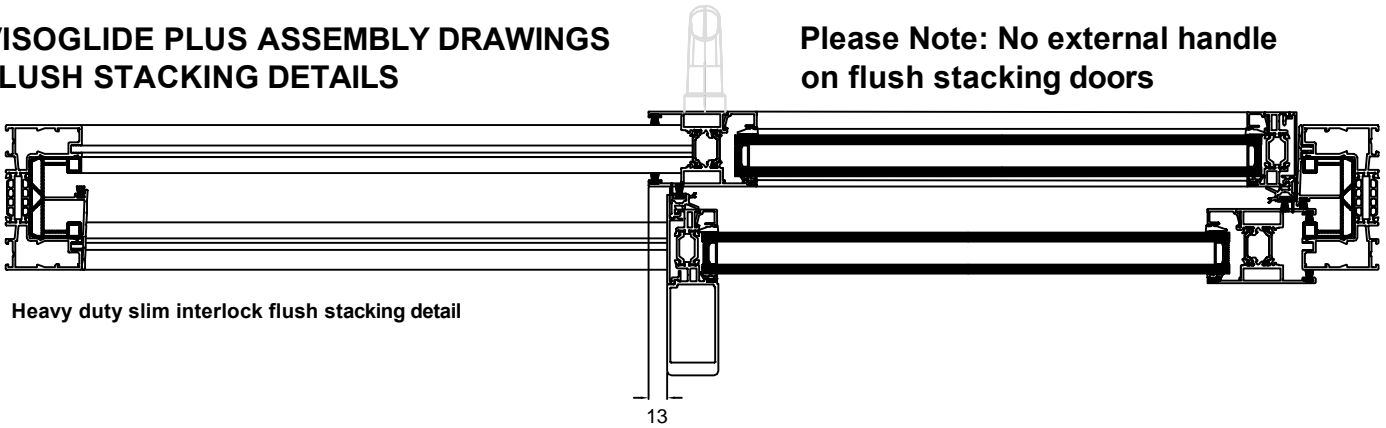

VISOGLIDE PLUS ASSEMBLY DRAWINGS FLUSH STACKING DETAILS

Please Note: No external handle
on flush stacking doors

Heavy duty slim interlock flush stacking detail