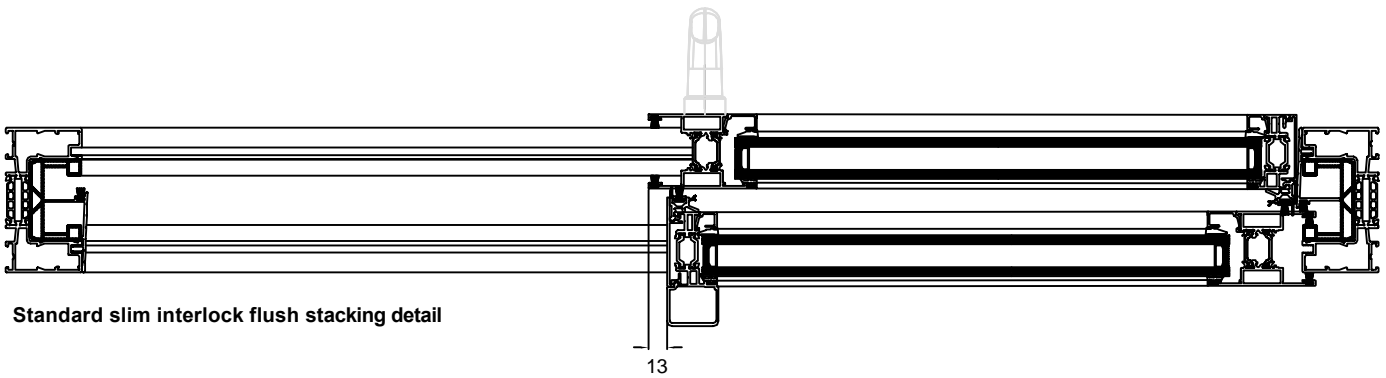

Standard slim interlock flush stacking detail