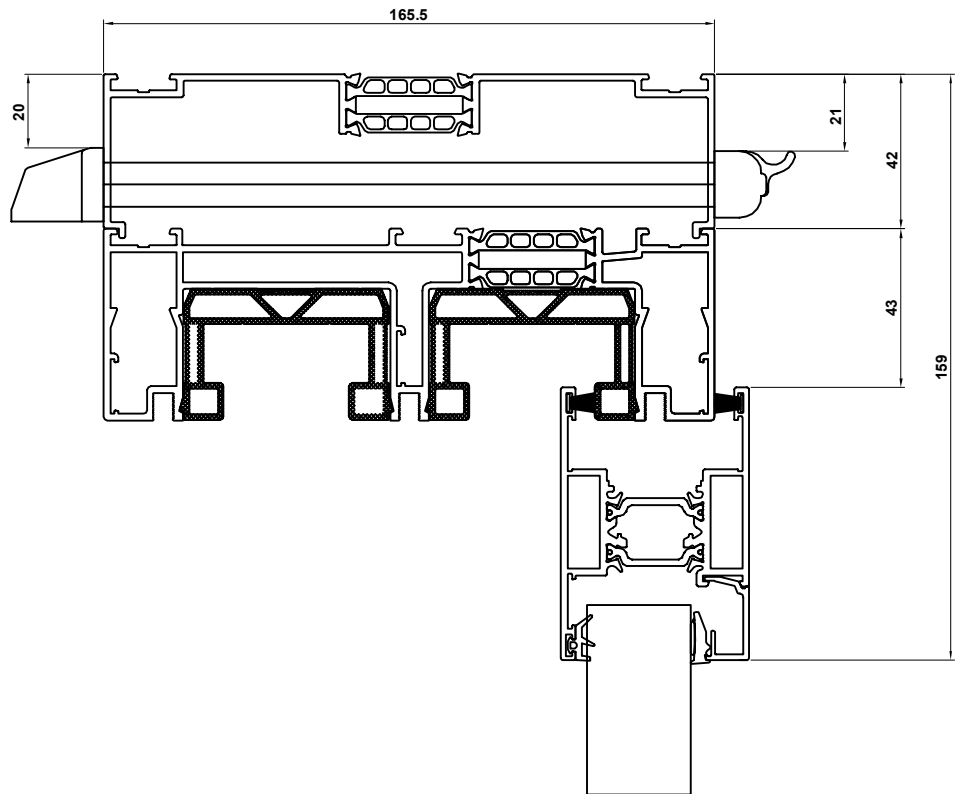

VISOGLIDE PLUS ASSEMBLY DRAWINGS HEAD & THRESHOLD DETAILS - with standard frame

- **VG512** - Three Track Outer Frame
- **VG520** - Sash
- **VG560** - 28mm Glazing Bead
- **VG559** - VG512 Head Extension

- **VG512** - Three Track Outer Frame
- **VG520** - Sash
- **VG560** - 28mm Glazing Bead