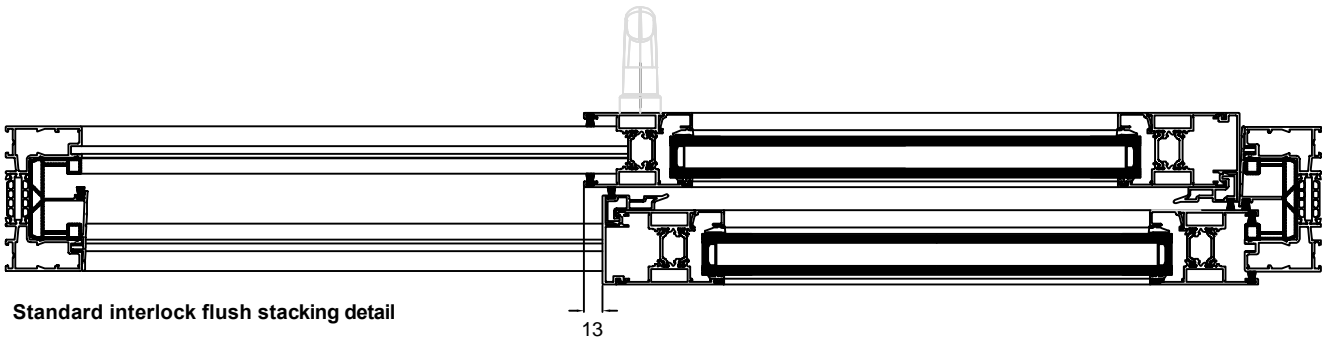

## VISOGLIDE PLUS ASSEMBLY DRAWINGS FLUSH STACKING DETAILS

Please Note: No external handle  
on flush stacking doors

Heavy duty slim interlock flush stacking detail

Standard slim interlock flush stacking detail

Standard interlock flush stacking detail

Standard interlock flush stacking detail (3 pane)