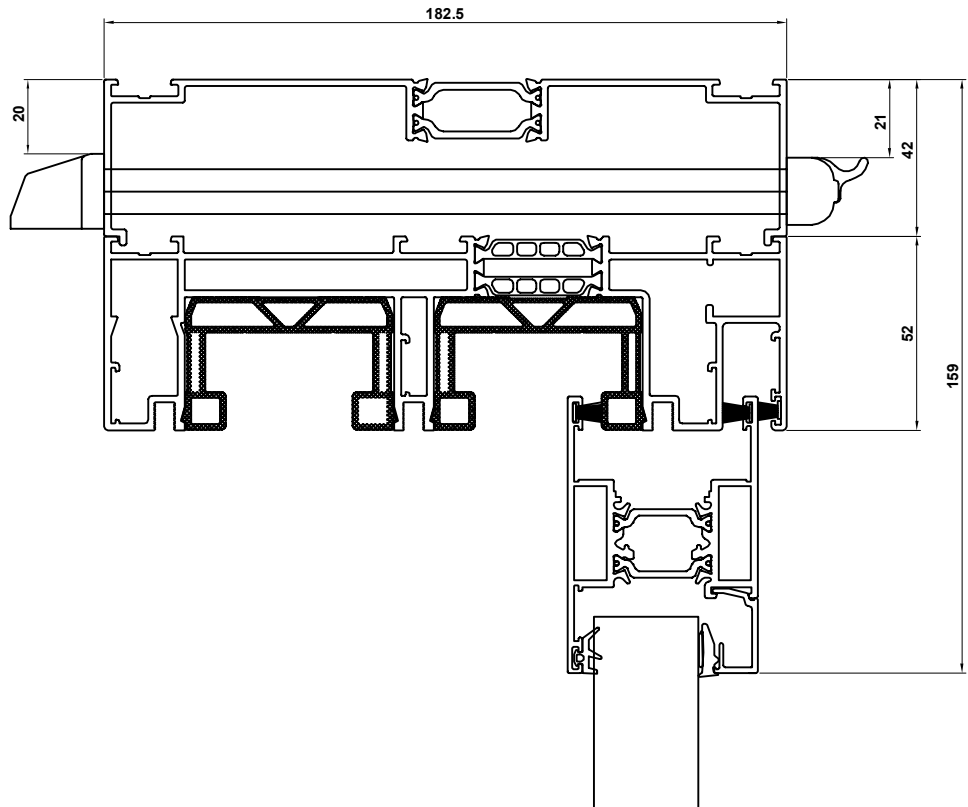

## VISOGLIDE PLUS ASSEMBLY DRAWINGS HEAD & THRESHOLD DETAILS - with standard frame

- VG512** - Three Track Outer Frame
- VG520** - Sash
- VG560** - 28mm Glazing Bead
- VG559** - VG512 Head Extension

- VG512** - Three Track Outer Frame
- VG520** - Sash
- VG560** - 28mm Glazing Bead

## VISOGLIDE PLUS ASSEMBLY DRAWINGS HEAD & THRESHOLD DETAILS - with internal upstand frame

- VG513** - Three Track Outer Frame with Internal Upstand
- VG520** - Sash
- VG560** - 28mm Glazing Bead
- VG571** - VG513 Head Extension