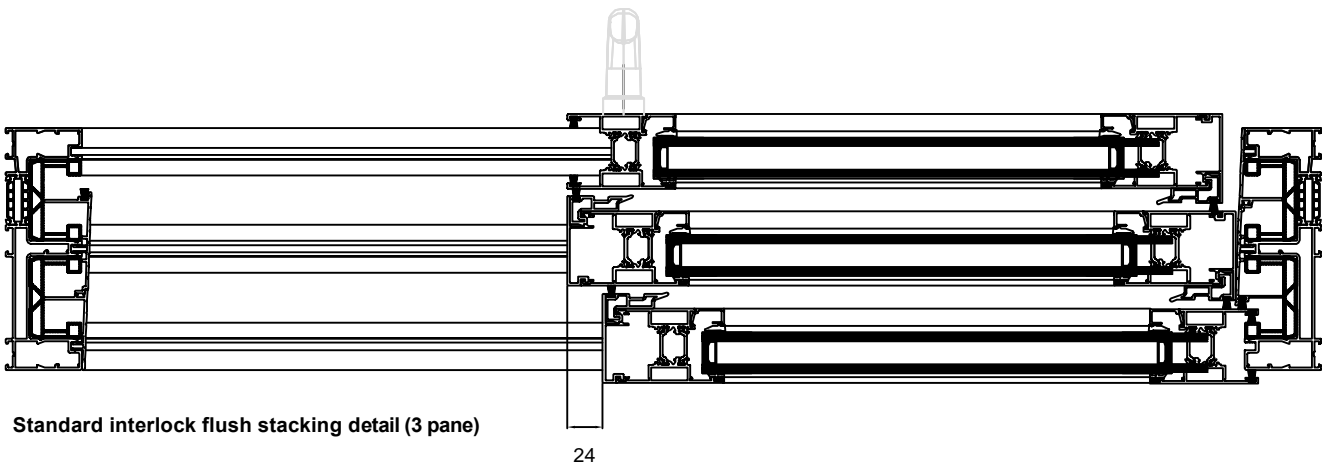

## VISOGLIDE PLUS ASSEMBLY DRAWINGS FLUSH STACKING DETAILS

Please Note: No external handle  
on flush stacking doors

Heavy duty slim interlock flush stacking detail

Standard slim interlock flush stacking detail

Standard interlock flush stacking detail

Standard interlock flush stacking detail (3 pane)