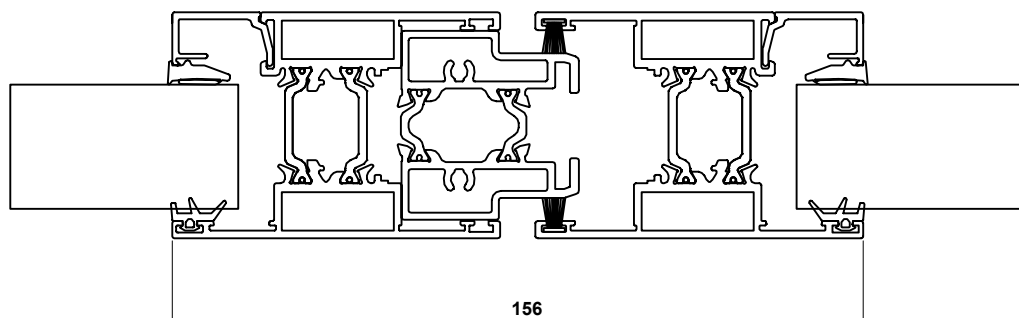

## VISOGLIDE PLUS ASSEMBLY DRAWINGS JAMB DETAILS

## VISOGLIDE PLUS ASSEMBLY DRAWINGS MULLION DETAILS

- VG520** - Sash
- VG551** - PVC Interlock
- VG530** - Interlock Cover
- VG560** - 28mm Glazing Bead

- VG520** - Sash
- VG540** - Meeting Stile Adaptor
- VG560** - 28mm Glazing Bead

## VISOGLIDE PLUS ASSEMBLY DRAWINGS HEAD & THRESHOLD DETAILS - with standard frame

- VG512** - Three Track Outer Frame
- VG520** - Sash
- VG560** - 28mm Glazing Bead
- VG559** - VG512 Head Extension

- VG512** - Three Track Outer Frame
- VG520** - Sash
- VG560** - 28mm Glazing Bead