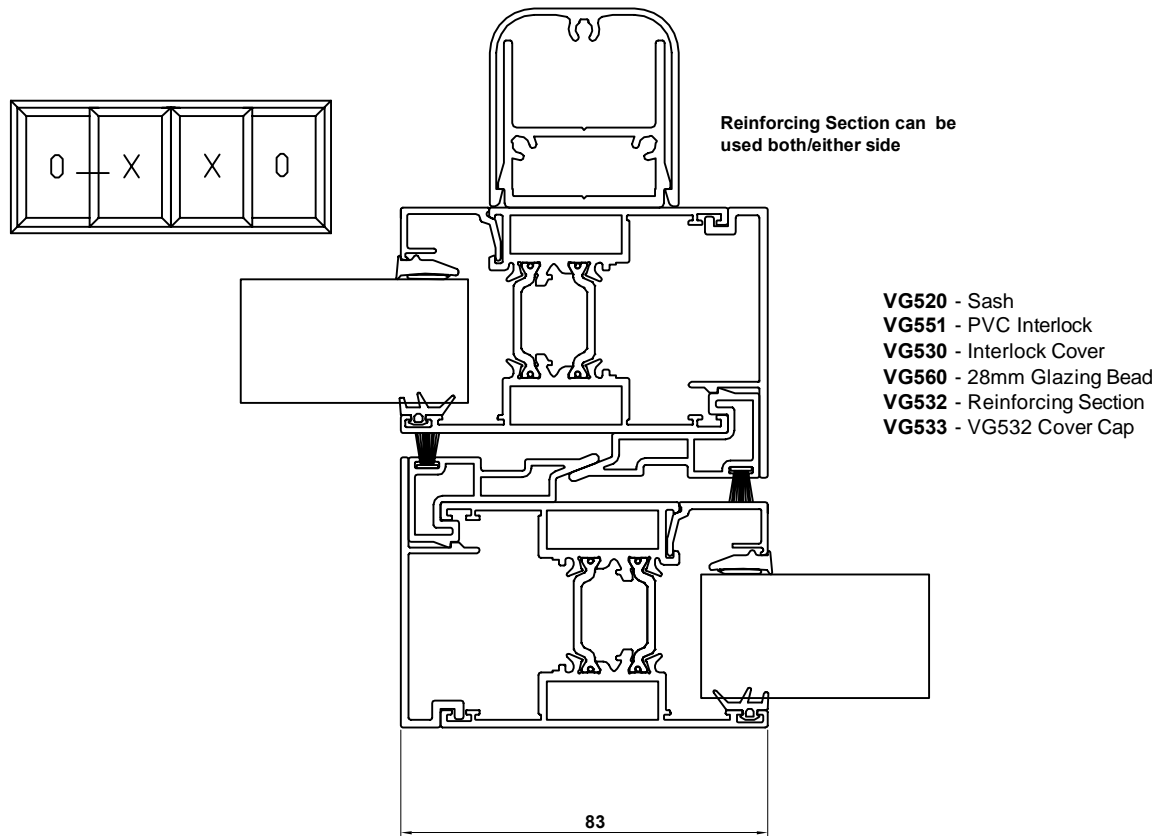

## VISOGLIDE PLUS ASSEMBLY DRAWINGS MULLION DETAILS

- VG520** - Sash
- VG551** - PVC Interlock
- VG530** - Interlock Cover
- VG560** - 28mm Glazing Bead

- VG520** - Sash
- VG540** - Meeting Stile Adaptor
- VG560** - 28mm Glazing Bead

## VISOGLIDE PLUS ASSEMBLY DRAWINGS HEAD & THRESHOLD DETAILS - with standard frame

- VG512** - Three Track Outer Frame
- VG520** - Sash
- VG560** - 28mm Glazing Bead
- VG559** - VG512 Head Extension

- VG512** - Three Track Outer Frame
- VG520** - Sash
- VG560** - 28mm Glazing Bead