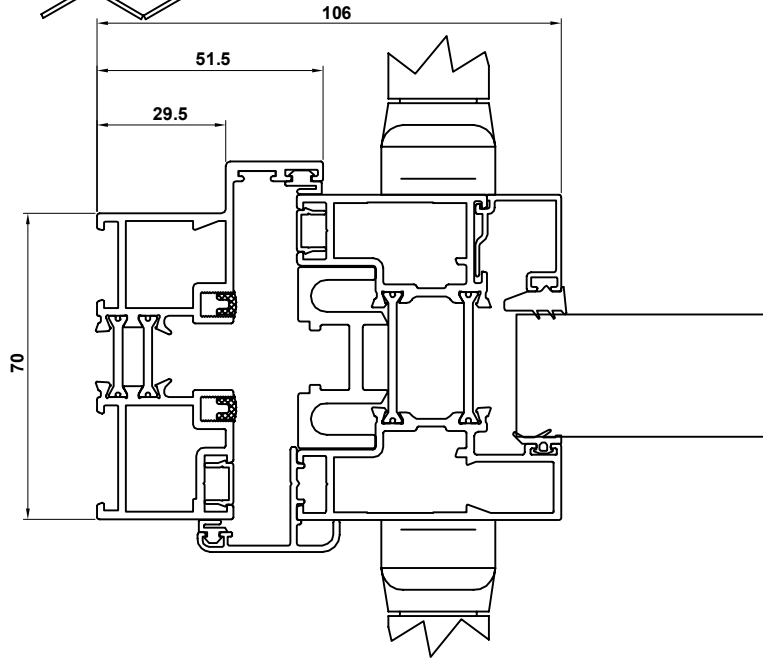

## VISOFOOLD 1000 SYSTEM ASSEMBLY DRAWINGS JAMB & MULLION DETAILS

DV14N - Outer Frame  
DV23 - Sash  
DV67 - 28mm Glazing Bead

DV23 - Sash  
DV67 - 28mm Glazing Bead

## VISOFOLD 1000 SYSTEM ASSEMBLY DRAWINGS HEAD & THRESHOLD DETAILS

- DV14N - Outer Frame
- DV23 - Sash
- DV67 - 28mm Glazing Bead
- DV559 - Outer Frame Extension

- DV14N - Outer Frame
- DV23 - Sash
- DV67 - 28mm Glazing Bead

- DV271 - Low Threshold, Open Out
- EUD03 - Low Threshold Ramp
- DV23 - Sash
- DV67 - 28mm Glazing Bead

**Not weather rated**