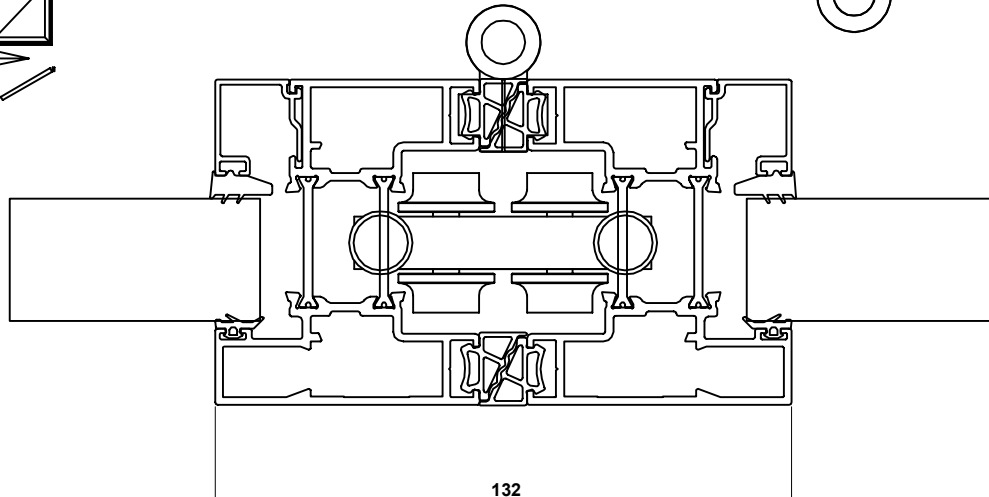

## VISOFOOLD 1000 SYSTEM ASSEMBLY DRAWINGS JAMB & MULLION DETAILS

DV14N - Outer Frame  
DV23 - Sash  
DV67 - 28mm Glazing Bead

DV23 - Sash  
DV67 - 28mm Glazing Bead

## VISOFOLD 1000 SYSTEM ASSEMBLY DRAWINGS HEAD & THRESHOLD DETAILS

- DV14N - Outer Frame
- DV23 - Sash
- DV67 - 28mm Glazing Bead
- DV559 - Outer Frame Extension

- DV14N - Outer Frame
- DV23 - Sash
- DV67 - 28mm Glazing Bead

- DV271 - Low Threshold, Open Out
- EUD03 - Low Threshold Ramp
- DV23 - Sash
- DV67 - 28mm Glazing Bead

**Not weather rated**