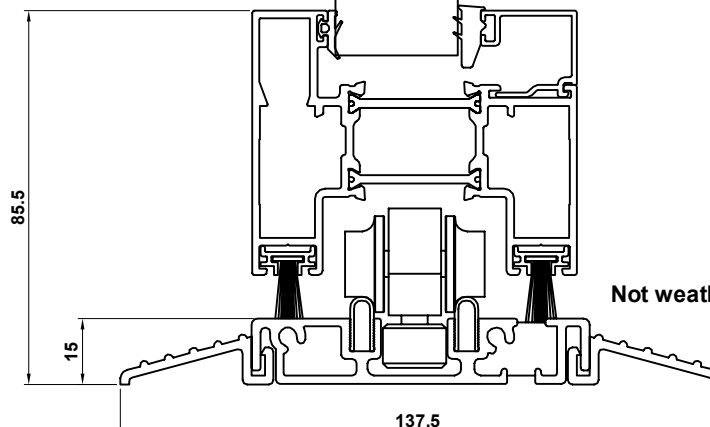

## VISOFOLD 1000 SYSTEM ASSEMBLY DRAWINGS HEAD & THRESHOLD DETAILS

- DV14N - Outer Frame
- DV23 - Sash
- DV67 - 28mm Glazing Bead
- DV559 - Outer Frame Extension

- DV14N - Outer Frame
- DV23 - Sash
- DV67 - 28mm Glazing Bead

- DV271 - Low Threshold, Open Out
- EUD03 - Low Threshold Ramp
- DV23 - Sash
- DV67 - 28mm Glazing Bead

**Not weather rated**