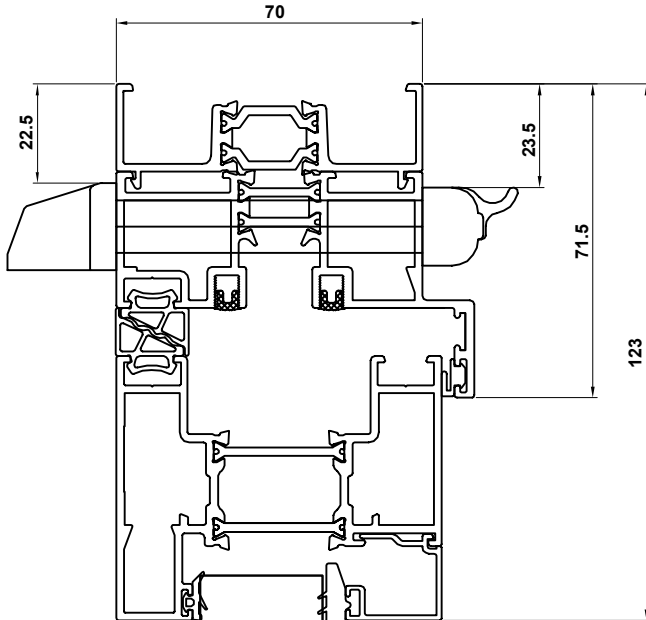

## VISOFOOLD 1000 SYSTEM ASSEMBLY DRAWINGS JAMB & MULLION DETAILS

DV14N - Outer Frame  
DV23 - Sash  
DV67 - 28mm Glazing Bead

DV23 - Sash  
DV67 - 28mm Glazing Bead

## VISOFOLD 1000 SYSTEM ASSEMBLY DRAWINGS HEAD & THRESHOLD DETAILS

- DV14N - Outer Frame
- DV23 - Sash
- DV67 - 28mm Glazing Bead
- DV559 - Outer Frame Extension

- DV14N - Outer Frame
- DV23 - Sash
- DV67 - 28mm Glazing Bead

- DV271 - Low Threshold, Open Out
- EUD03 - Low Threshold Ramp
- DV23 - Sash
- DV67 - 28mm Glazing Bead

**Not weather rated**