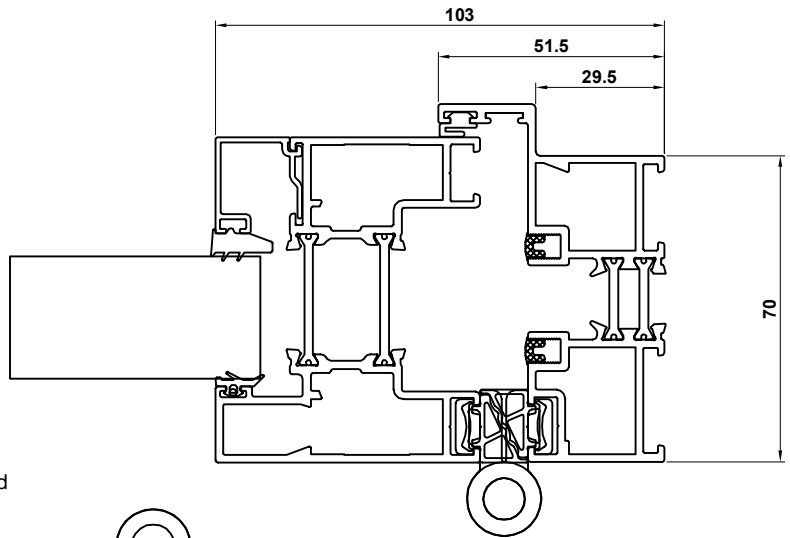

## VISOFOOLD 1000 SYSTEM ASSEMBLY DRAWINGS JAMB & MULLION DETAILS

DV14N - Outer Frame  
DV23 - Sash  
DV67 - 28mm Glazing Bead

DV23 - Sash  
DV67 - 28mm Glazing Bead

## VISOFOLD 1000 SYSTEM ASSEMBLY DRAWINGS HEAD & THRESHOLD DETAILS

- DV14N - Outer Frame
- DV23 - Sash
- DV67 - 28mm Glazing Bead
- DV559 - Outer Frame Extension

- DV14N - Outer Frame
- DV23 - Sash
- DV67 - 28mm Glazing Bead

- DV271 - Low Threshold, Open Out
- EUD03 - Low Threshold Ramp
- DV23 - Sash
- DV67 - 28mm Glazing Bead

**Not weather rated**