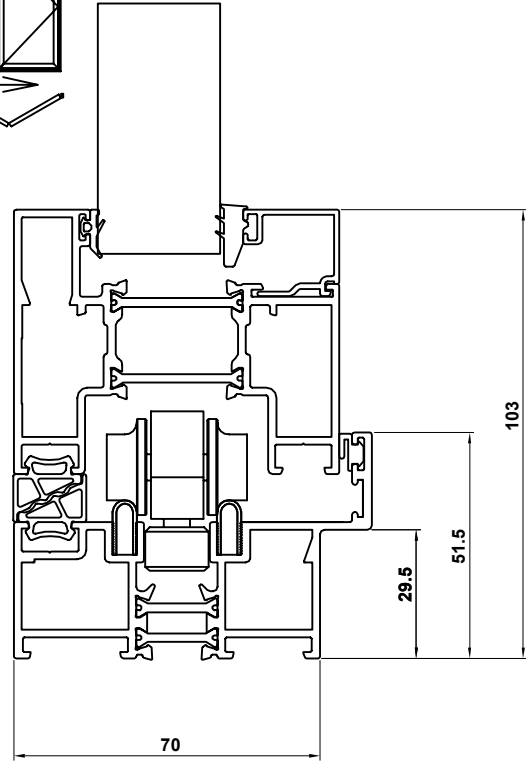

## VISOFOOLD 1000 SYSTEM ASSEMBLY DRAWINGS JAMB & MULLION DETAILS

DV14N - Outer Frame  
DV23 - Sash  
DV67 - 28mm Glazing Bead

DV23 - Sash  
DV67 - 28mm Glazing Bead

## VISOFOLD 1000 SYSTEM ASSEMBLY DRAWINGS HEAD & THRESHOLD DETAILS

- DV14N - Outer Frame
- DV23 - Sash
- DV67 - 28mm Glazing Bead
- DV559 - Outer Frame Extension

- DV14N - Outer Frame
- DV23 - Sash
- DV67 - 28mm Glazing Bead

- DV271 - Low Threshold, Open Out
- EUD03 - Low Threshold Ramp
- DV23 - Sash
- DV67 - 28mm Glazing Bead

**Not weather rated**