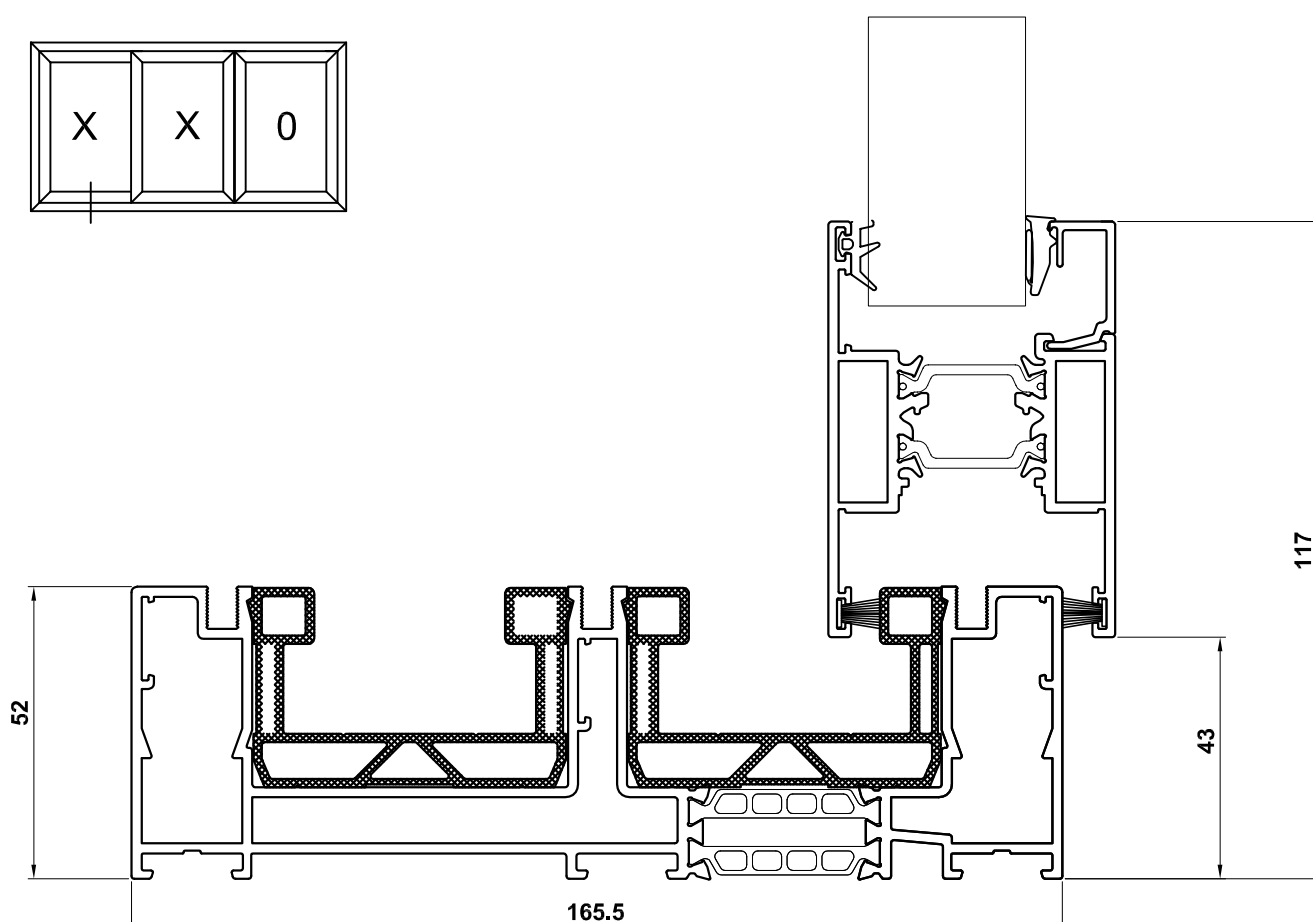

- VG520 - Sash
- VG551 - PVC Interlock
- VG530 - Interlock Cover
- VG560 - 28mm Glazing
- VG532 - Reinforcing Section
- VG533 VG532 - Cover Cap

- VG520 - Sash
- VG541 - Meeting Stile Adaptor
- VG560 - 28mm Glazing

VISOGLIDE PLUS ASSEMBLY DRAWINGS HEAD & THRESHOLD DETAILS - standard frame

- VG512** - Three Track Outer Frame
- VG520** - Sash
- VG560** - 28mm Glazing
- VG559 VG512** - Head Extension

- VG512** - Three Track Outer Frame
- VG520** - Sash
- VG560** - 28mm Glazing