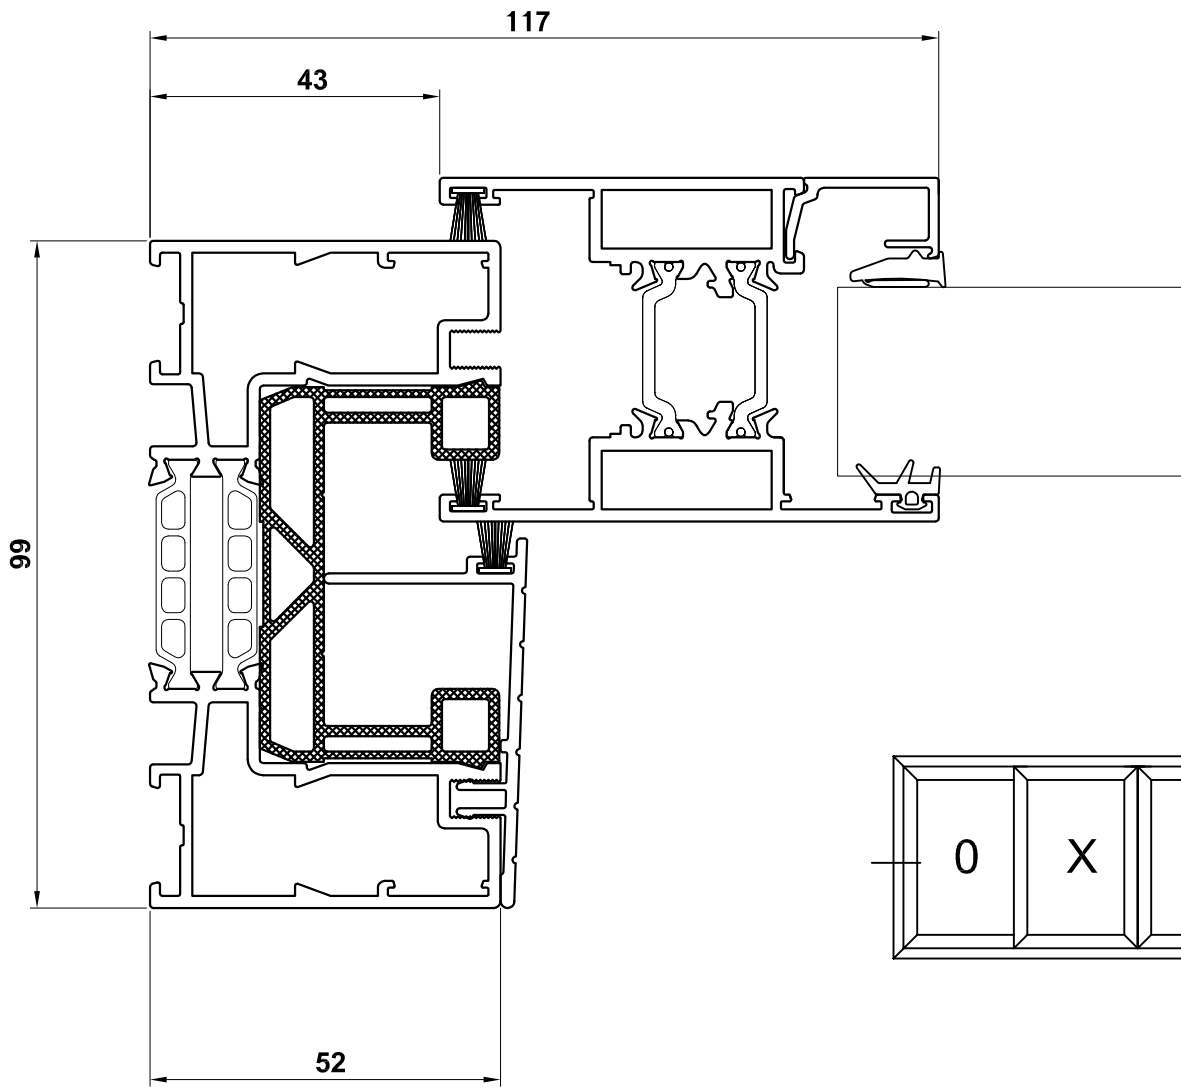

VISOGLIDE PLUS ASSEMBLY DRAWINGS JAMB DETAILS

VG510 - Two Track Outer Frame
VG520 - Sash
VG560 - 28mm Glazing

VG511 - Two Track Outer Frame
with Internal Upstand
VG520 - Sash
VG560 - 28mm Glazing

VISOGLIDE PLUS ASSEMBLY DRAWINGS MULLION DETAILS

- VG520** - Sash
- VG551** - PVC Interlock
- VG530** - Interlock Cover
- VG560** - 28mm Glazing

- VG520** - Sash
- VG540** - Meeting Stile Adaptor
- VG560** - 28mm Glazing

VISOGLIDE PLUS ASSEMBLY DRAWINGS REINFORCED MULLION DETAILS