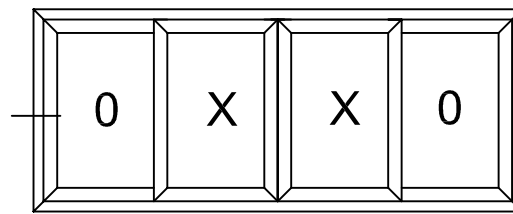

VISOGLIDE PLUS ASSEMBLY DRAWINGS JAMB DETAILS

VG510 - Two Track Outer Frame
VG520 - Sash
VG560 - 28mm Glazing

VG511 - Two Track Outer Frame
with Internal Upstand
VG520 - Sash
VG560 - 28mm Glazing

VISOGLIDE PLUS ASSEMBLY DRAWINGS MULLION DETAILS