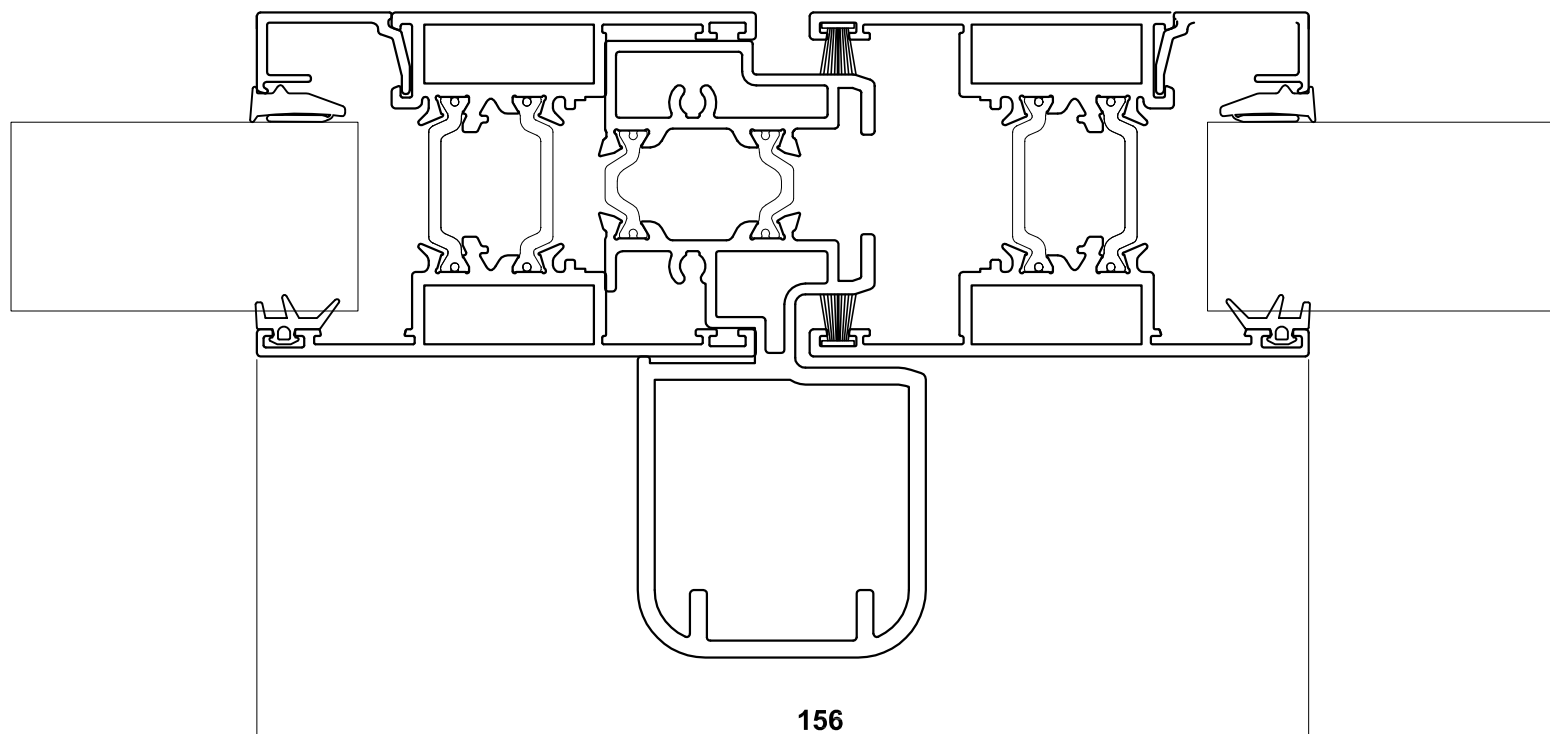

VISOGLIDE PLUS ASSEMBLY DRAWINGS JAMB DETAILS

VG510 - Two Track Outer Frame
VG520 - Sash
VG560 - 28mm Glazing

VG511 - Two Track Outer Frame
with Internal Upstand
VG520 - Sash
VG560 - 28mm Glazing

VISOGLIDE PLUS ASSEMBLY DRAWINGS MULLION DETAILS

- VG520** - Sash
- VG551** - PVC Interlock
- VG530** - Interlock Cover
- VG560** - 28mm Glazing

- VG520** - Sash
- VG540** - Meeting Stile Adaptor
- VG560** - 28mm Glazing

VISOGLIDE PLUS ASSEMBLY DRAWINGS REINFORCED MULLION DETAILS

- VG520 - Sash
- VG551 - PVC Interlock
- VG530 - Interlock Cover
- VG560 - 28mm Glazing
- VG532 - Reinforcing Section
- VG533 VG532 - Cover Cap

- VG520 - Sash
- VG541 - Meeting Stile Adaptor
- VG560 - 28mm Glazing

VISOGLIDE PLUS ASSEMBLY DRAWINGS HEAD & THRESHOLD DETAILS - standard frame

- VG512** - Three Track Outer Frame
- VG520** - Sash
- VG560** - 28mm Glazing
- VG559 VG512** - Head Extension

- VG512** - Three Track Outer Frame
- VG520** - Sash
- VG560** - 28mm Glazing