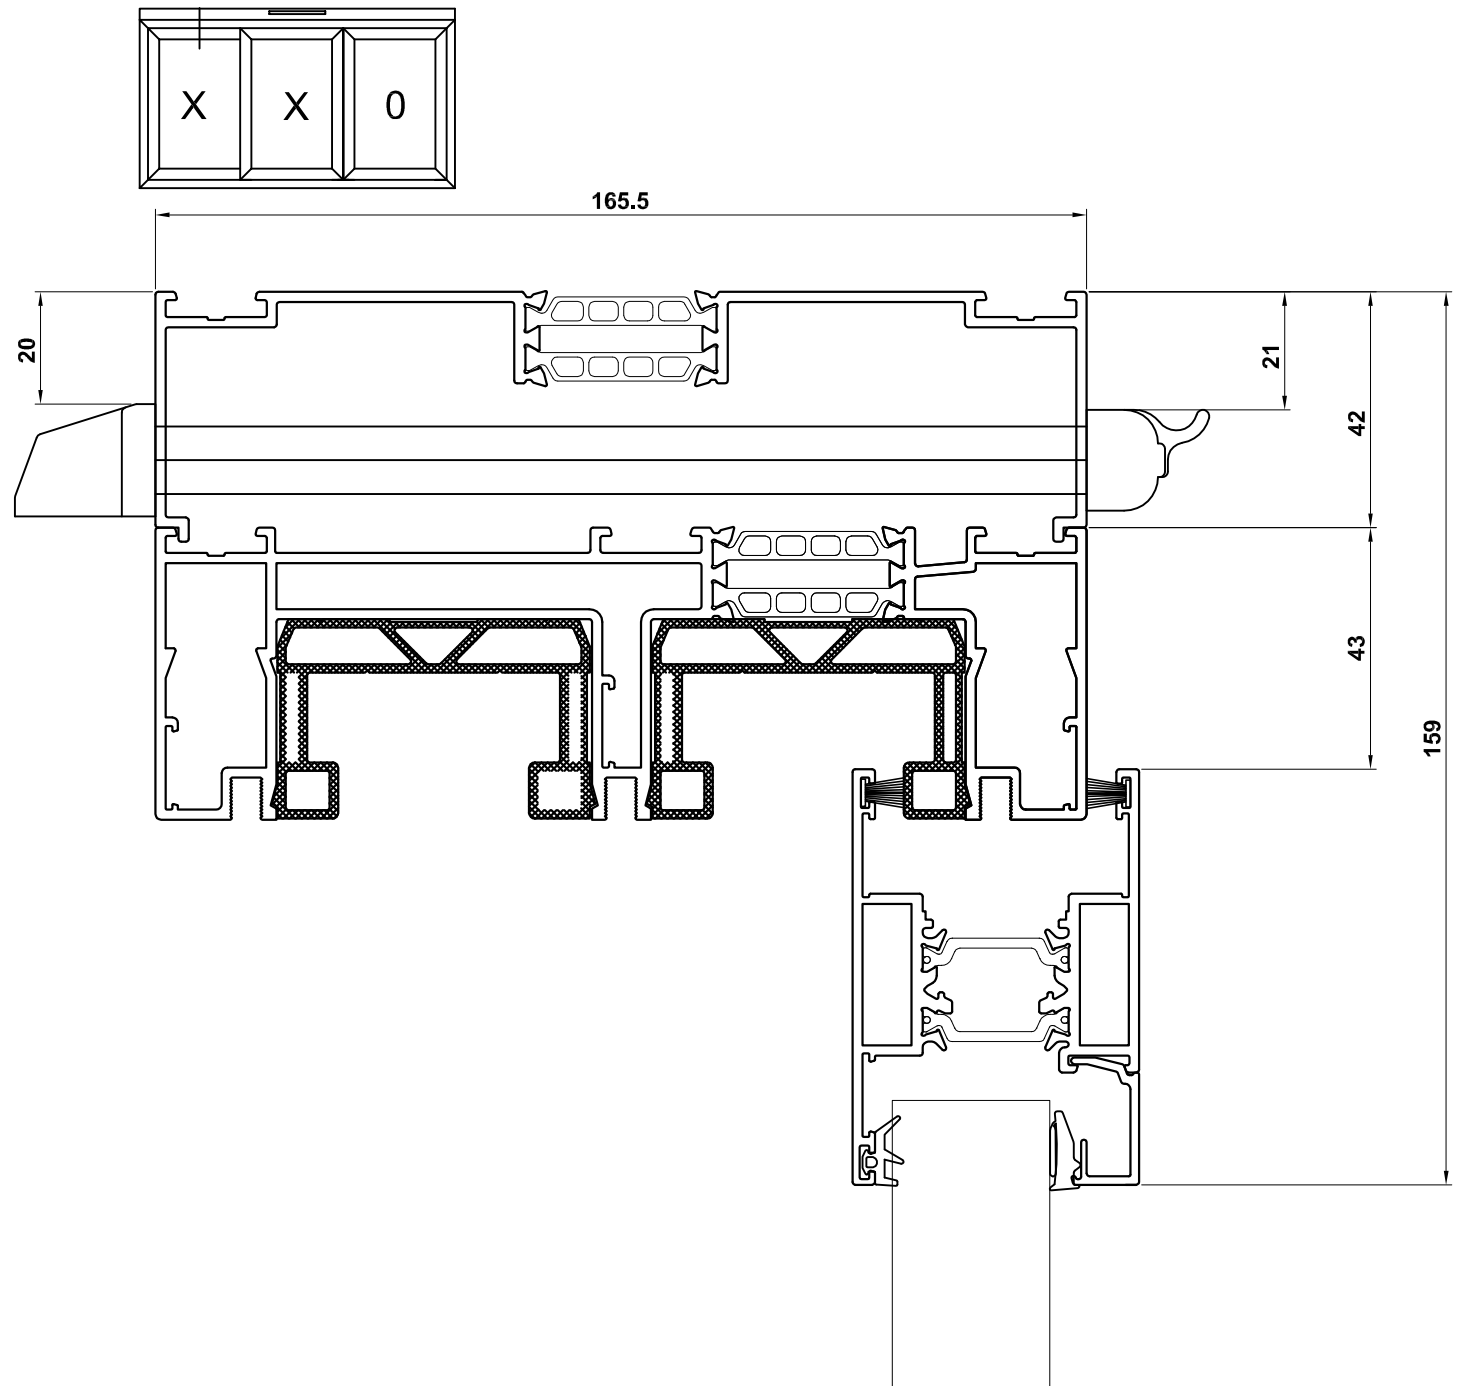

- VG520 - Sash
- VG551 - PVC Interlock
- VG530 - Interlock Cover
- VG560 - 28mm Glazing
- VG532 - Reinforcing Section
- VG533 VG532 - Cover Cap

- VG520 - Sash
- VG541 - Meeting Stile Adaptor
- VG560 - 28mm Glazing

VISOGLIDE PLUS ASSEMBLY DRAWINGS HEAD & THRESHOLD DETAILS - standard frame

- VG512** - Three Track Outer Frame
- VG520** - Sash
- VG560** - 28mm Glazing
- VG559 VG512** - Head Extension

- VG512** - Three Track Outer Frame
- VG520** - Sash
- VG560** - 28mm Glazing