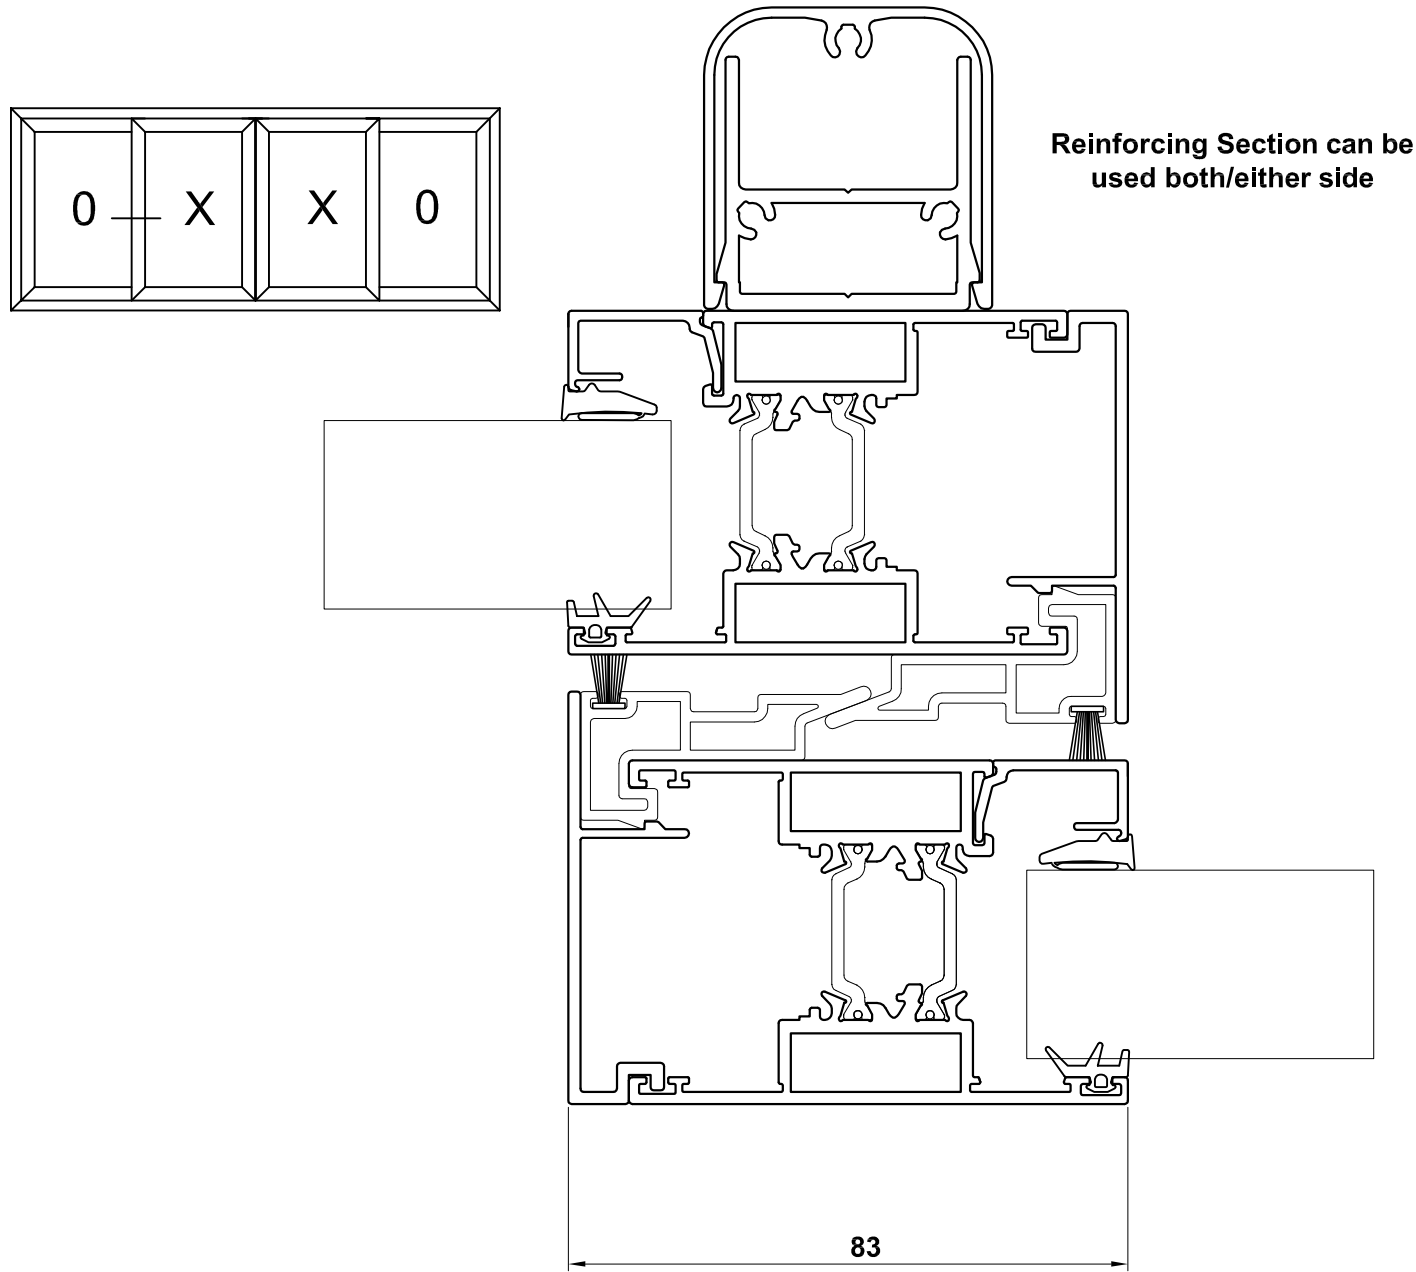

VISOGLIDE PLUS ASSEMBLY DRAWINGS JAMB DETAILS

VG510 - Two Track Outer Frame
VG520 - Sash
VG560 - 28mm Glazing

VG511 - Two Track Outer Frame
with Internal Upstand
VG520 - Sash
VG560 - 28mm Glazing

VISOGLIDE PLUS ASSEMBLY DRAWINGS MULLION DETAILS

- VG520** - Sash
- VG551** - PVC Interlock
- VG530** - Interlock Cover
- VG560** - 28mm Glazing

- VG520** - Sash
- VG540** - Meeting Stile Adaptor
- VG560** - 28mm Glazing

VISOGLIDE PLUS ASSEMBLY DRAWINGS REINFORCED MULLION DETAILS