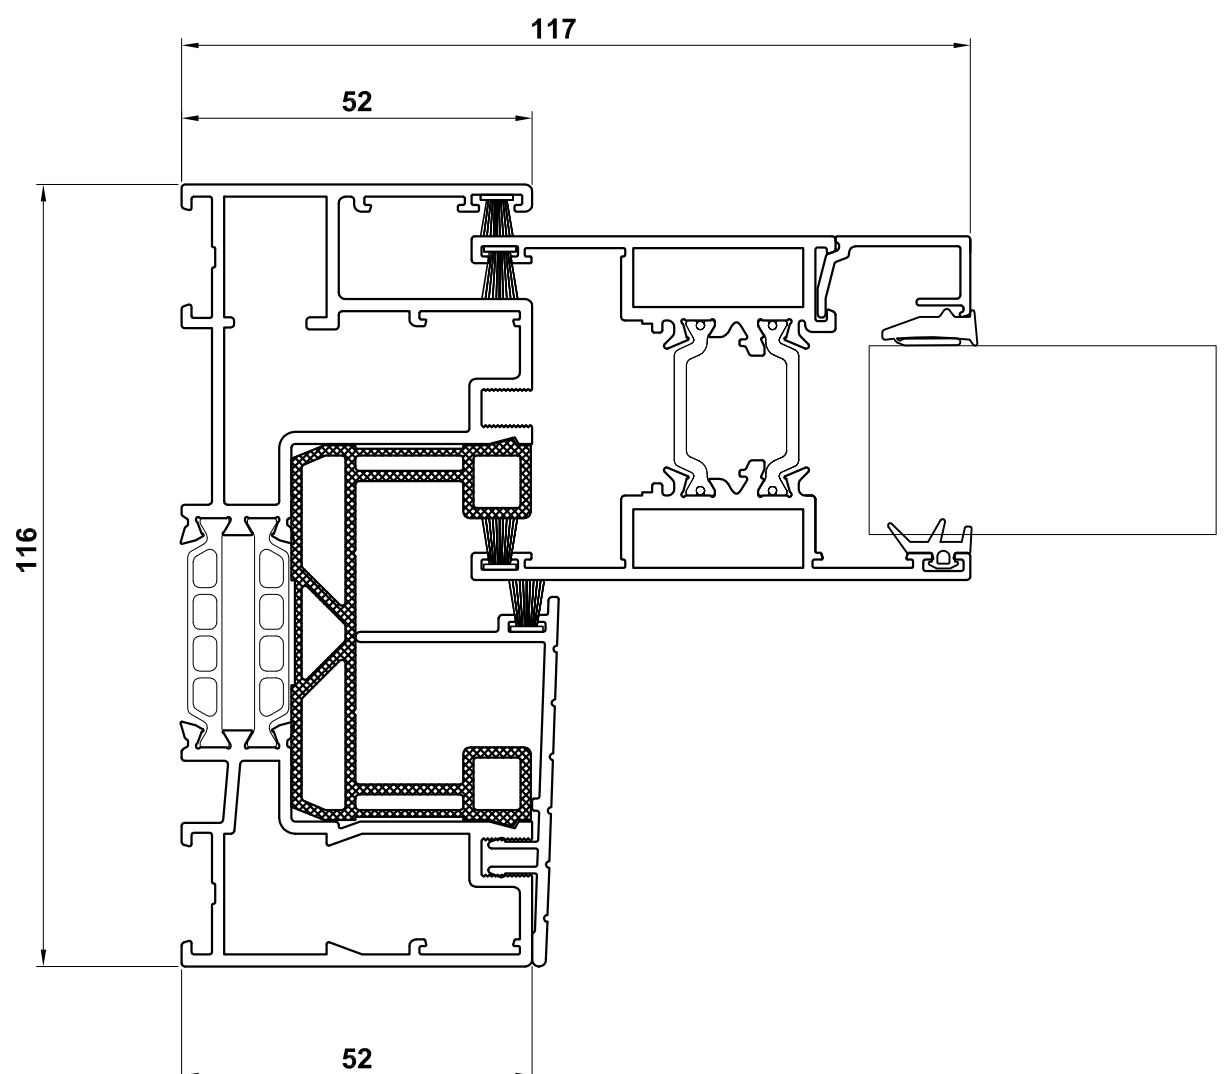

VISOGLIDE PLUS ASSEMBLY DRAWINGS JAMB DETAILS

VG510 - Two Track Outer Frame
VG520 - Sash
VG560 - 28mm Glazing

VG511 - Two Track Outer Frame
with Internal Upstand
VG520 - Sash
VG560 - 28mm Glazing

VISOGLIDE PLUS ASSEMBLY DRAWINGS MULLION DETAILS

- VG520** - Sash
- VG551** - PVC Interlock
- VG530** - Interlock Cover
- VG560** - 28mm Glazing

- VG520** - Sash
- VG540** - Meeting Stile Adaptor
- VG560** - 28mm Glazing

VISOGLIDE PLUS ASSEMBLY DRAWINGS REINFORCED MULLION DETAILS

- VG520 - Sash
- VG551 - PVC Interlock
- VG530 - Interlock Cover
- VG560 - 28mm Glazing
- VG532 - Reinforcing Section
- VG533 VG532 - Cover Cap

- VG520 - Sash
- VG541 - Meeting Stile Adaptor
- VG560 - 28mm Glazing