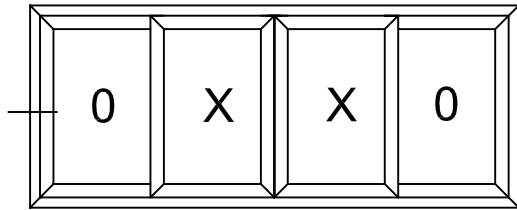

VISOGLIDE PLUS ASSEMBLY DRAWINGS JAMB DETAILS

VG510 - Two Track Outer Frame
VG520 - Sash
VG560 - 28mm Glazing

VG511 - Two Track Outer Frame
with Internal Upstand
VG520 - Sash
VG560 - 28mm Glazing

VISOGLIDE PLUS ASSEMBLY DRAWINGS MULLION DETAILS

- VG520** - Sash
- VG551** - PVC Interlock
- VG530** - Interlock Cover
- VG560** - 28mm Glazing

- VG520** - Sash
- VG540** - Meeting Stile Adaptor
- VG560** - 28mm Glazing

VISOGLIDE PLUS ASSEMBLY DRAWINGS REINFORCED MULLION DETAILS