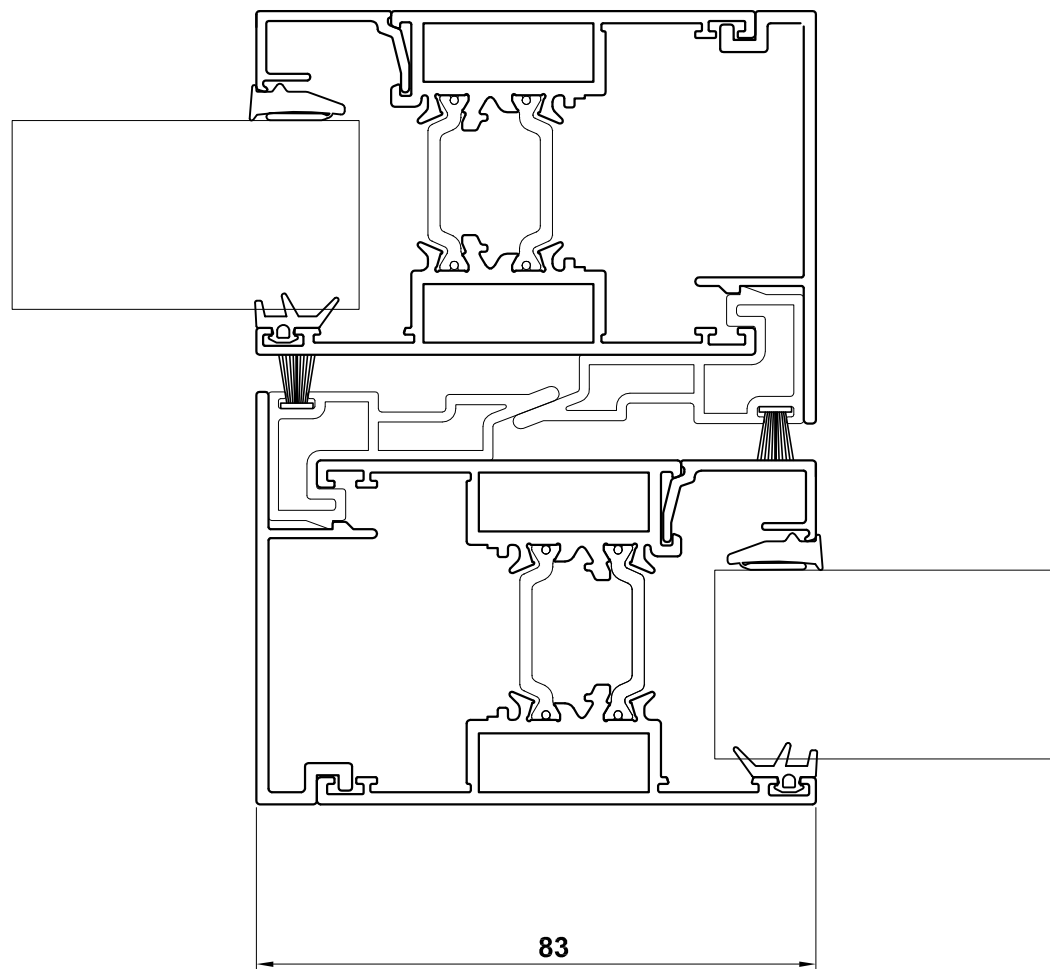

VISOGLIDE PLUS ASSEMBLY DRAWINGS JAMB DETAILS

VG510 - Two Track Outer Frame
VG520 - Sash
VG560 - 28mm Glazing

VG511 - Two Track Outer Frame
with Internal Upstand
VG520 - Sash
VG560 - 28mm Glazing

VISOGLIDE PLUS ASSEMBLY DRAWINGS MULLION DETAILS

- VG520** - Sash
- VG551** - PVC Interlock
- VG530** - Interlock Cover
- VG560** - 28mm Glazing

- VG520** - Sash
- VG540** - Meeting Stile Adaptor
- VG560** - 28mm Glazing

VISOGLIDE PLUS ASSEMBLY DRAWINGS REINFORCED MULLION DETAILS

- VG520 - Sash
- VG551 - PVC Interlock
- VG530 - Interlock Cover
- VG560 - 28mm Glazing
- VG532 - Reinforcing Section
- VG533 VG532 - Cover Cap

- VG520 - Sash
- VG541 - Meeting Stile Adaptor
- VG560 - 28mm Glazing

VISOGLIDE PLUS ASSEMBLY DRAWINGS HEAD & THRESHOLD DETAILS - standard frame

- VG512** - Three Track Outer Frame
- VG520** - Sash
- VG560** - 28mm Glazing
- VG559 VG512** - Head Extension

- VG512** - Three Track Outer Frame
- VG520** - Sash
- VG560** - 28mm Glazing