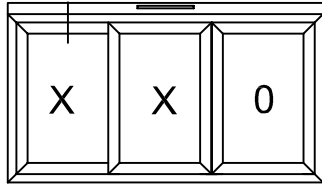

VISOGLIDE PLUS ASSEMBLY DRAWINGS HEAD & THRESHOLD DETAILS - standard frame

- VG512** - Three Track Outer Frame
- VG520** - Sash
- VG560** - 28mm Glazing
- VG559 VG512** - Head Extension

- VG512** - Three Track Outer Frame
- VG520** - Sash
- VG560** - 28mm Glazing

VISOGLIDE PLUS ASSEMBLY DRAWINGS HEAD & THRESHOLD DETAILS - with internal upstand

REAL

- VG513** - Three Track Outer Frame with Internal Upstand
- VG520** - Sash
- VG560** - 28mm Glazing
- VG571** VG513 - Head Extension