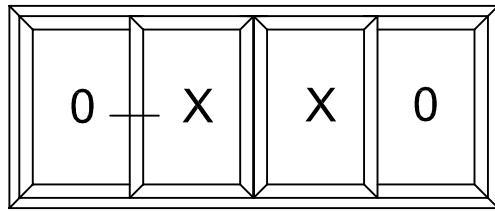

VISOGLIDE PLUS ASSEMBLY DRAWINGS JAMB DETAILS

VG510 - Two Track Outer Frame
VG520 - Sash
VG560 - 28mm Glazing

VG511 - Two Track Outer Frame
with Internal Upstand
VG520 - Sash
VG560 - 28mm Glazing

VISOGLIDE PLUS ASSEMBLY DRAWINGS MULLION DETAILS