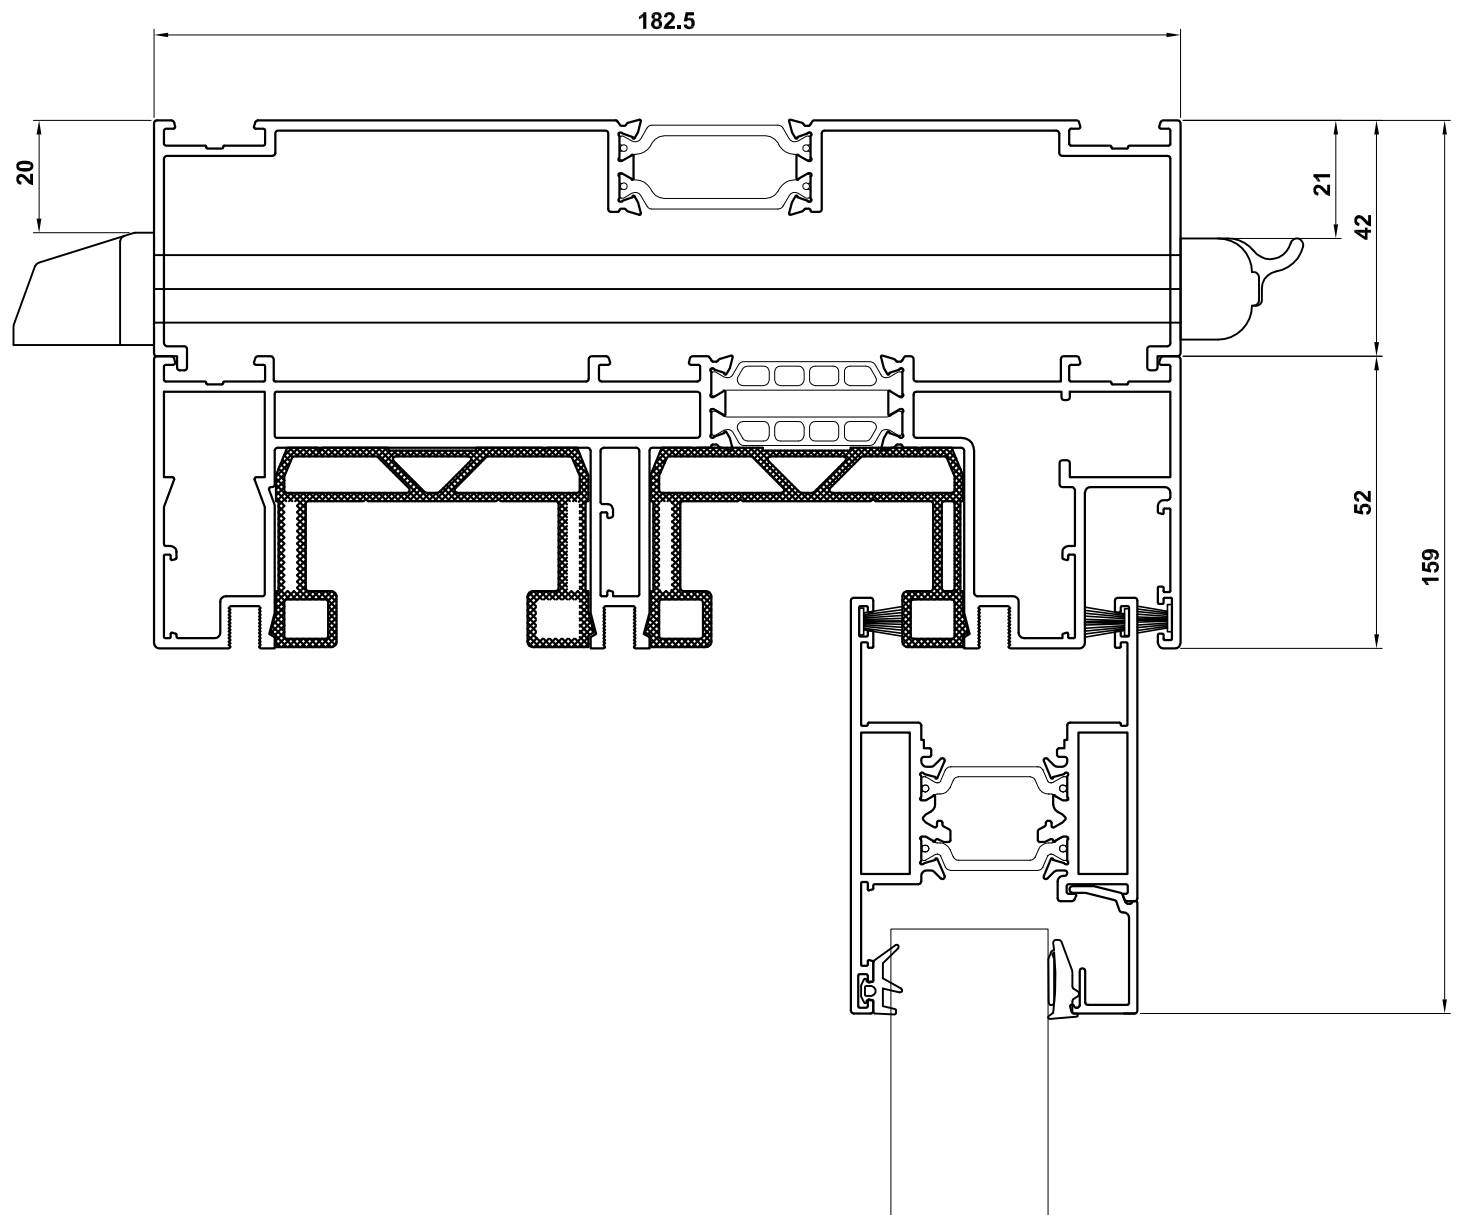

VISOGLIDE PLUS ASSEMBLY DRAWINGS HEAD & THRESHOLD DETAILS - standard frame

- VG512** - Three Track Outer Frame
- VG520** - Sash
- VG560** - 28mm Glazing
- VG559 VG512** - Head Extension

- VG512** - Three Track Outer Frame
- VG520** - Sash
- VG560** - 28mm Glazing

VISOGLIDE PLUS ASSEMBLY DRAWINGS HEAD & THRESHOLD DETAILS - with internal upstand

REAL

- VG513** - Three Track Outer Frame with Internal Upstand
- VG520** - Sash
- VG560** - 28mm Glazing
- VG571** VG513 - Head Extension