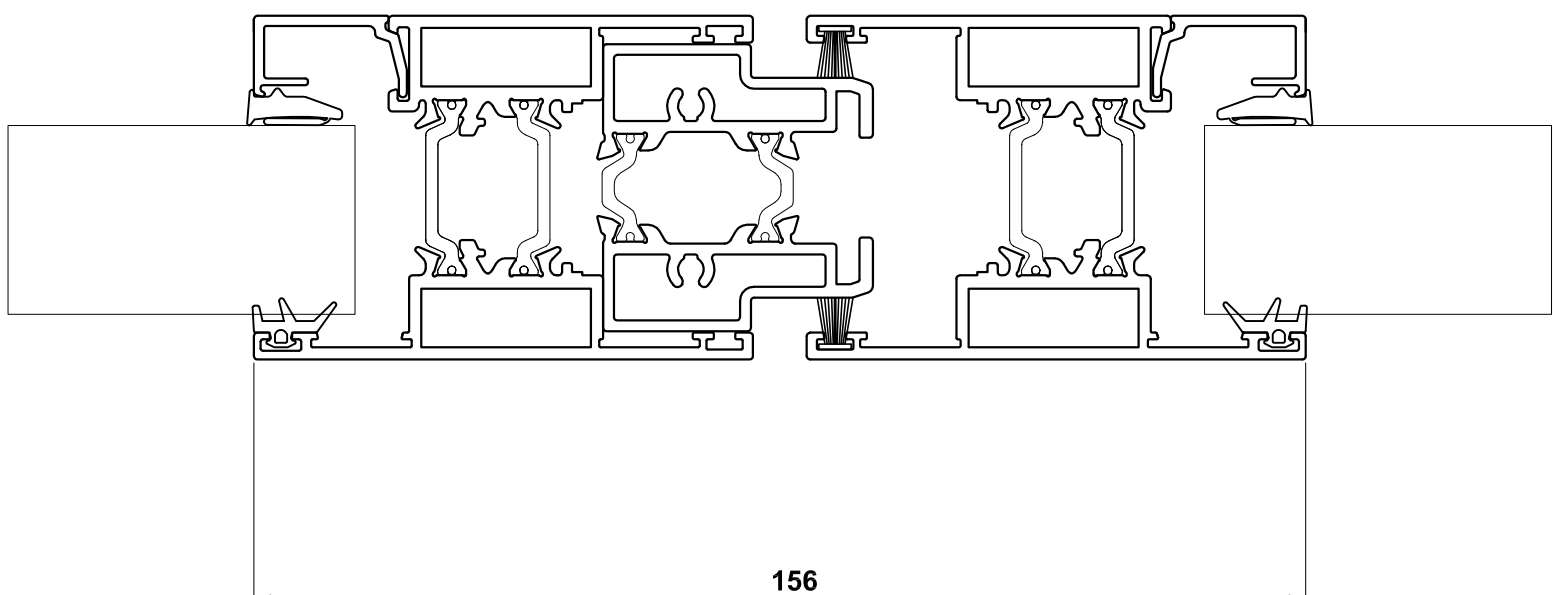

VISOGLIDE PLUS ASSEMBLY DRAWINGS JAMB DETAILS

VG510 - Two Track Outer Frame
VG520 - Sash
VG560 - 28mm Glazing

VG511 - Two Track Outer Frame
with Internal Upstand
VG520 - Sash
VG560 - 28mm Glazing

VISOGLIDE PLUS ASSEMBLY DRAWINGS MULLION DETAILS

- VG520** - Sash
- VG551** - PVC Interlock
- VG530** - Interlock Cover
- VG560** - 28mm Glazing

- VG520** - Sash
- VG540** - Meeting Stile Adaptor
- VG560** - 28mm Glazing

VISOGLIDE PLUS ASSEMBLY DRAWINGS REINFORCED MULLION DETAILS

- VG520 - Sash
- VG551 - PVC Interlock
- VG530 - Interlock Cover
- VG560 - 28mm Glazing
- VG532 - Reinforcing Section
- VG533 VG532 - Cover Cap

- VG520 - Sash
- VG541 - Meeting Stile Adaptor
- VG560 - 28mm Glazing

VISOGLIDE PLUS ASSEMBLY DRAWINGS HEAD & THRESHOLD DETAILS - standard frame

- VG512** - Three Track Outer Frame
- VG520** - Sash
- VG560** - 28mm Glazing
- VG559 VG512** - Head Extension

- VG512** - Three Track Outer Frame
- VG520** - Sash
- VG560** - 28mm Glazing