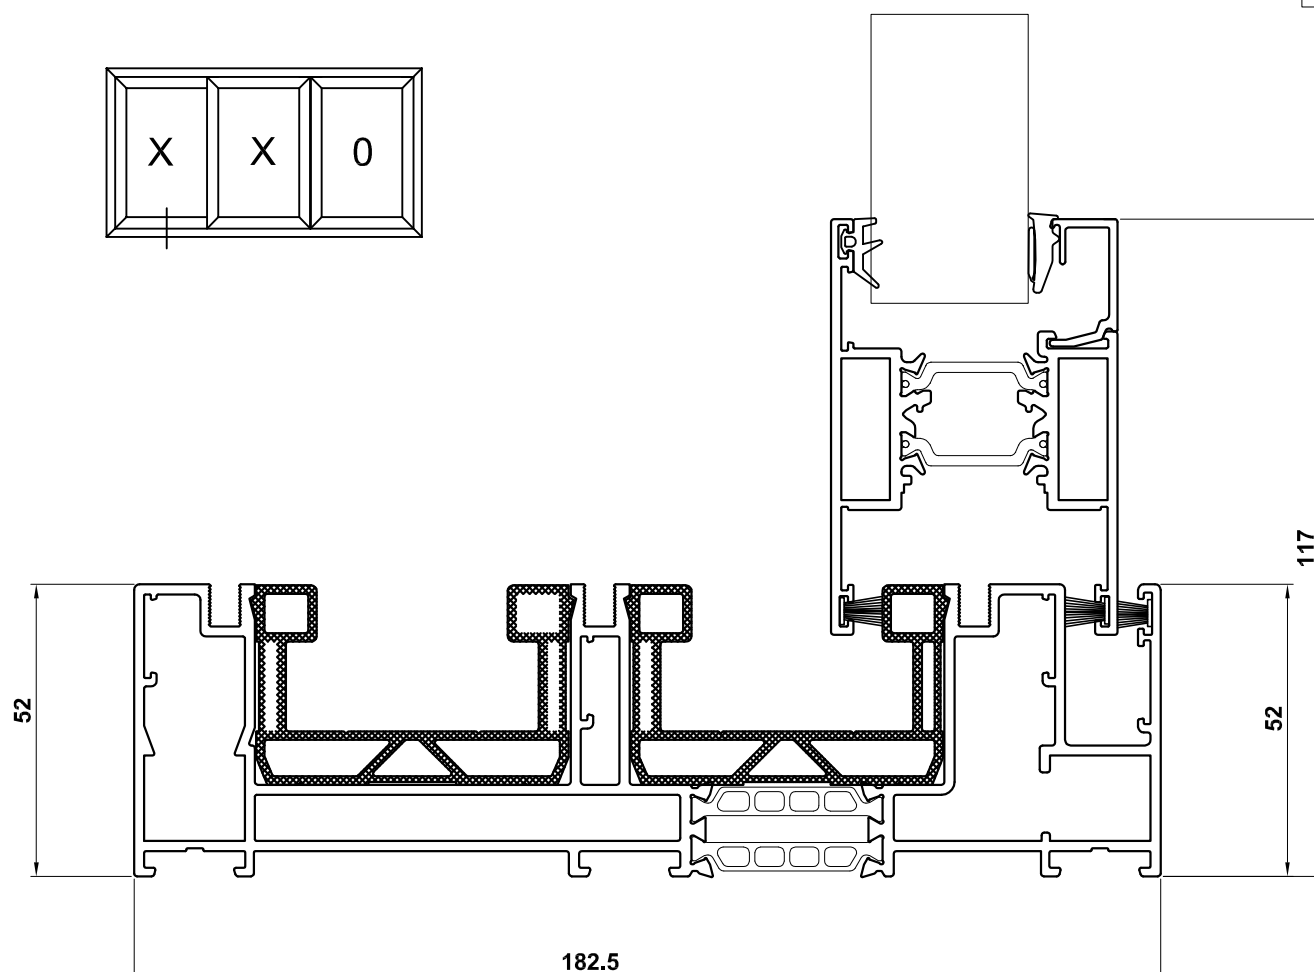

VISOGLIDE PLUS ASSEMBLY DRAWINGS HEAD & THRESHOLD DETAILS - standard frame

- VG512** - Three Track Outer Frame
- VG520** - Sash
- VG560** - 28mm Glazing
- VG559 VG512** - Head Extension

- VG512** - Three Track Outer Frame
- VG520** - Sash
- VG560** - 28mm Glazing

VISOGLIDE PLUS ASSEMBLY DRAWINGS HEAD & THRESHOLD DETAILS - with internal upstand

REAL

- VG513** - Three Track Outer Frame with Internal Upstand
- VG520** - Sash
- VG560** - 28mm Glazing
- VG571** VG513 - Head Extension