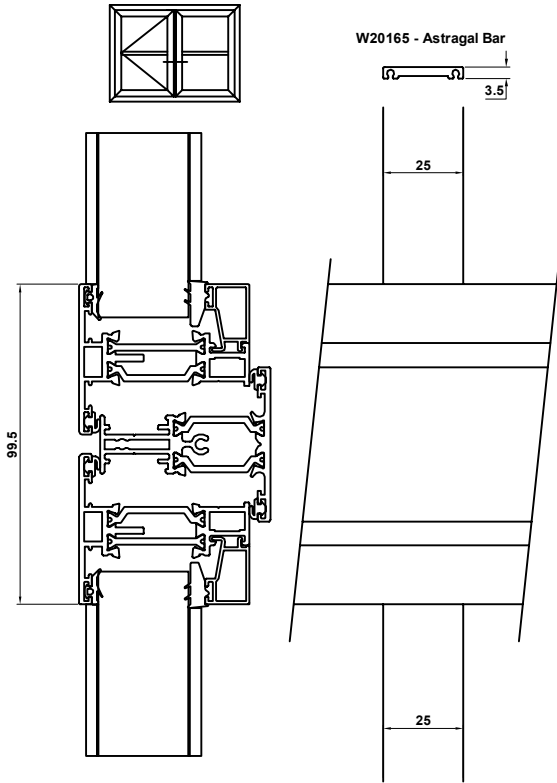

ALITHERM 300 CASEMENT SURFACE MOUNTED (ASTRAGAL BAR) GEORGIAN BAR SYSTEMS 1, 2 & 5 CLASSIC-AL & CONTEMPORARY

**Window System 1
 Contemporary Frame
 Internally Glazed**

**Window System 2
 Contemporary Frame
 Externally Glazed**