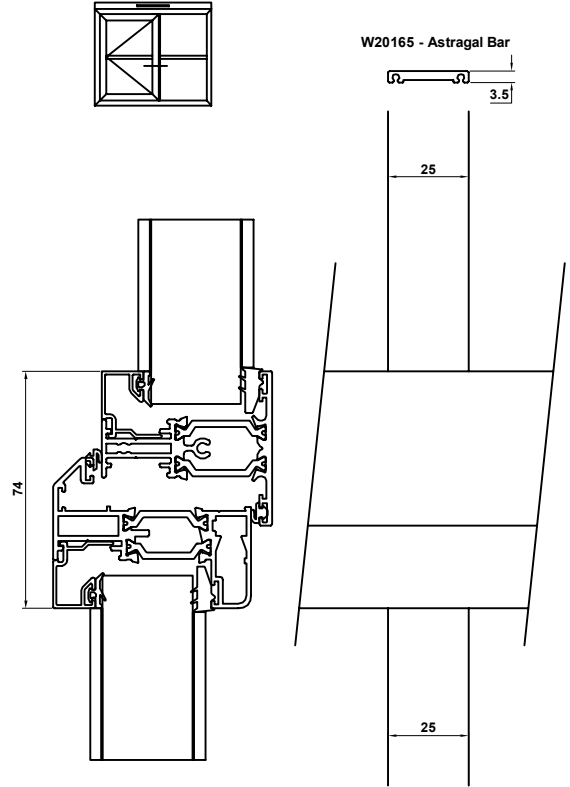

ALITHERM 300 CASEMENT SURFACE MOUNTED (ASTRAGAL BAR) GEORGIAN BAR SYSTEMS 1, 2 & 5 CLASSIC-AL & CONTEMPORARY

**Window System 1
 Contemporary Frame
 Internally Glazed**

**Window System 2
 Contemporary Frame
 Externally Glazed**