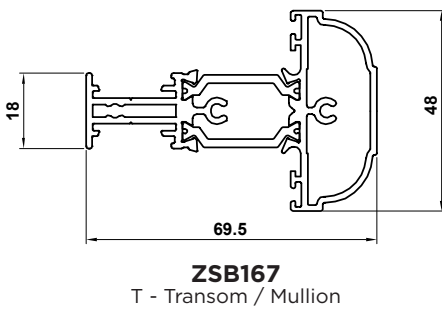

Casement Window Main Profiles

System 5 Classic-al Frame

Bead options for:

Externally glazed sashes (Z-Sashes)
Externally & internally glazed fixed lights

Note:
System 5 is only stocked in White finish