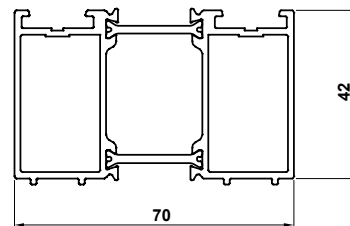

#### Bead options for System 2:

Externally glazed sashes (Z-Sashes)  
Externally & internally glazed fixed lights

**ETC371**  
28mm Glazing

**ETC376**  
36mm Glazing

#### Bead options for System 1:

Internally glazed sashes (T-Sashes)

**ETC367**  
28mm Glazing

**DV515**  
Outer Frame Extension

**DV559**  
Outer Frame Extension