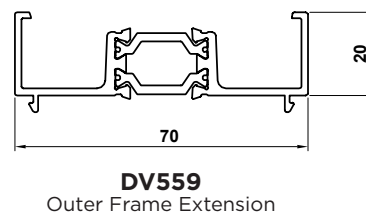

Casement Window Main Profiles

System 5 Classic-al Frame

Bead options for:

Externally glazed sashes (Z-Sashes)
Externally & internally glazed fixed lights

Note:
System 5 is only stocked in White finish