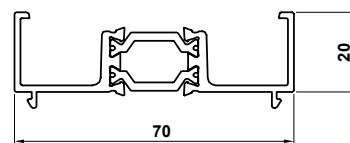

#### Bead options for System 2:

Externally glazed sashes (Z-Sashes)  
Externally & internally glazed fixed lights

**ETC371**  
28mm Glazing

**ETC376**  
36mm Glazing

#### Bead options for System 1:

Internally glazed sashes (T-Sashes)

**ETC367**  
28mm Glazing

**DV515**  
Outer Frame Extension

**DV559**  
Outer Frame Extension