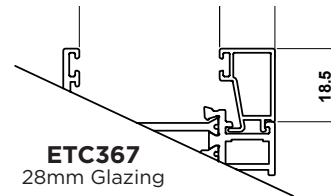

#### Bead options for System 2:

Externally glazed sashes (Z-Sashes)  
Externally & internally glazed fixed lights

**ETC371**  
28mm Glazing

**ETC376**  
36mm Glazing

#### Bead options for System 1:

Internally glazed sashes (T-Sashes)

**ETC367**  
28mm Glazing

**DV515**  
Outer Frame Extension

**DV559**  
Outer Frame Extension