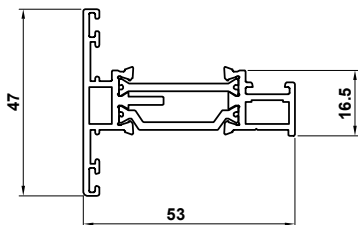

ETC324N
Internally Glazed Sash
System 1