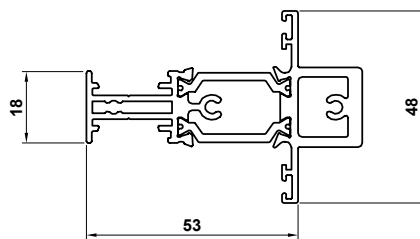

ETC336
T-Transom/Mullion