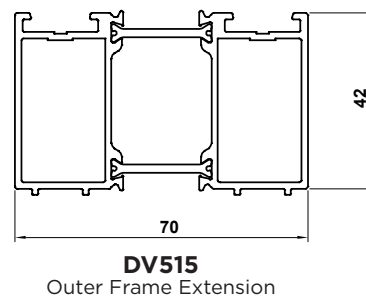

Casement Window Main Profiles

System 5 Classic-al Frame

Bead options for:

Externally glazed sashes (Z-Sashes)
Externally & internally glazed fixed lights

Note:
System 5 is only stocked in White finish