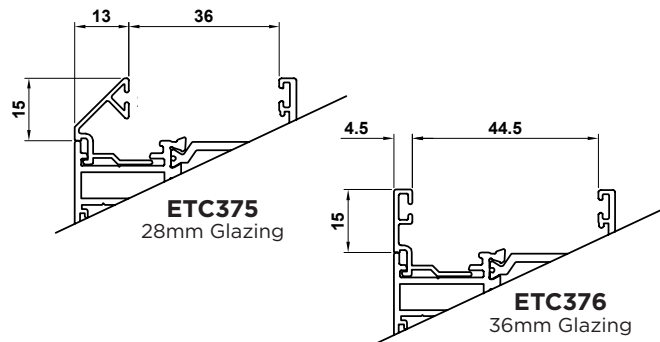

Casement Window Main Profiles

System 5 Classic-al Frame

Bead options for:

Externally glazed sashes (Z-Sashes)
Externally & internally glazed fixed lights

Note:
System 5 is only stocked in White finish