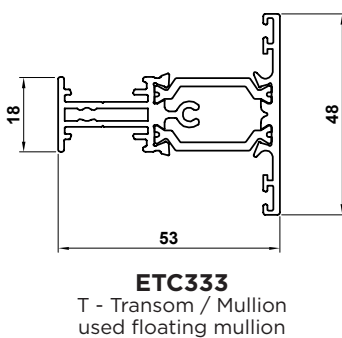

Casement Window Main Profiles

System 5 Classic-al Frame

Bead options for:

Externally glazed sashes (Z-Sashes)
Externally & internally glazed fixed lights

Note:
System 5 is only stocked in White finish