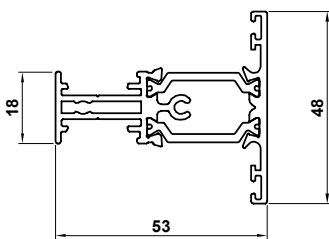

ETC333
T-Transom/Mullion