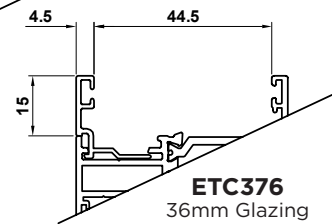

#### Bead options for System 2:

Externally glazed sashes (Z-Sashes)  
Externally & internally glazed fixed lights

**ETC371**  
28mm Glazing

**ETC376**  
36mm Glazing