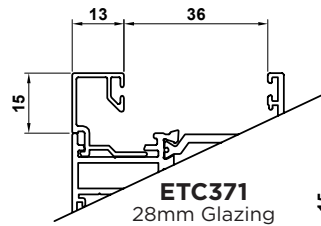

#### Bead options for System 2:

Externally glazed sashes (Z-Sashes)  
Externally & internally glazed fixed lights

**ETC371**  
28mm Glazing

**ETC376**  
36mm Glazing