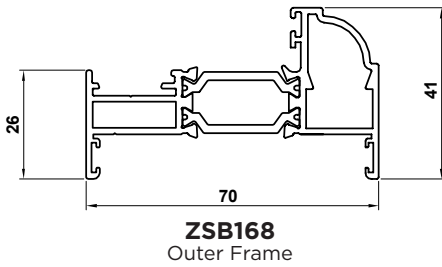

Casement Window Main Profiles

System 5 Classic-al Frame

Bead options for:

Externally glazed sashes (Z-Sashes)
Externally & internally glazed fixed lights

Note:
System 5 is only stocked in White finish