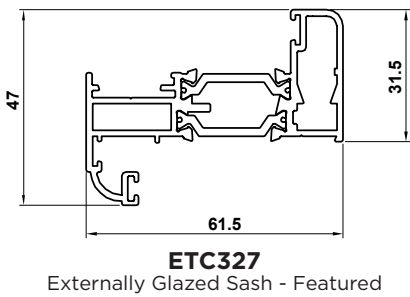

Casement Window Main Profiles

System 5 Classic-al Frame

Bead options for:

Externally glazed sashes (Z-Sashes)
Externally & internally glazed fixed lights

Note:
System 5 is only stocked in White finish