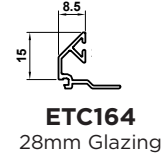

ETC164
28mm Glazing

Contemporary