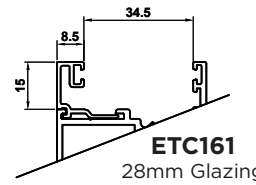

Residential or French Door Main Profiles

Alitherm Plus

Classic-Al

Contemporary