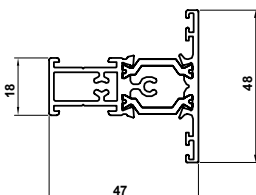

ETD017
Outer Frame

ETD025N
T-Sash

ETC160
32mm Glazing

VL72
Weather Drip

PCX17
Eurogroove Infill

ETD052
Outer Frame Coupler

ETD196
Low Threshold

ETD030
Midrail use with ETD024N

ETD033
Midrail use with ETD025N

ETD048
Dummy Mullion

ETC031N
T-Mullion

ETC517
Coupler

ETD197
Low Threshold Sash Adaptor

EUD03
Low Threshold Ramp

ETD198
Low Threshold Ramp