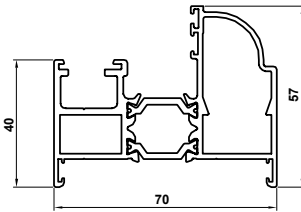

Residential or French Door Main Profiles

Alitherm Plus

Classic-Al

ETD015
Outer Frame