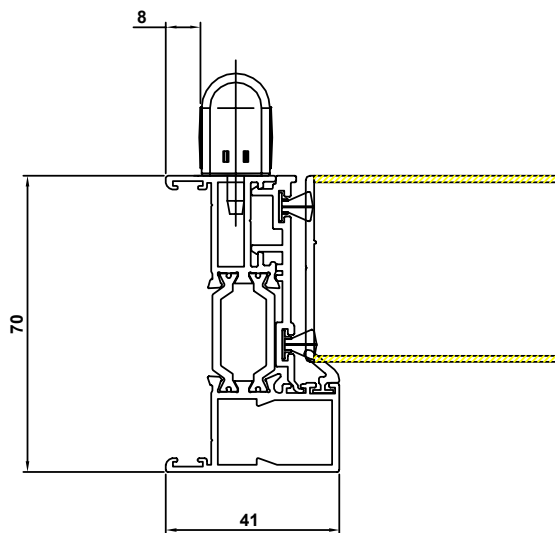

Low Threshold (B)

Composite Door Assembly Drawings

Modified Alitherm 300 | Virtuoso Doors

Jamb Hinge Side
Open In | Single Door

Note:
This includes 20mm
frame extender

Contemporary Frame

Note:
This includes 20mm
frame extender