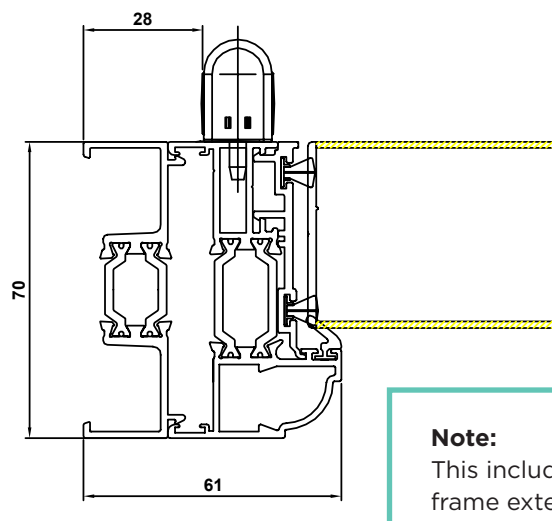

Low Threshold (B)

Composite Door Assembly Drawings

Modified Alitherm 300 | Virtuoso Doors

Jamb Hinge Side
Open In | Single Door

Note:
This includes 20mm
frame extender

Contemporary Frame

Note:
This includes 20mm
frame extender