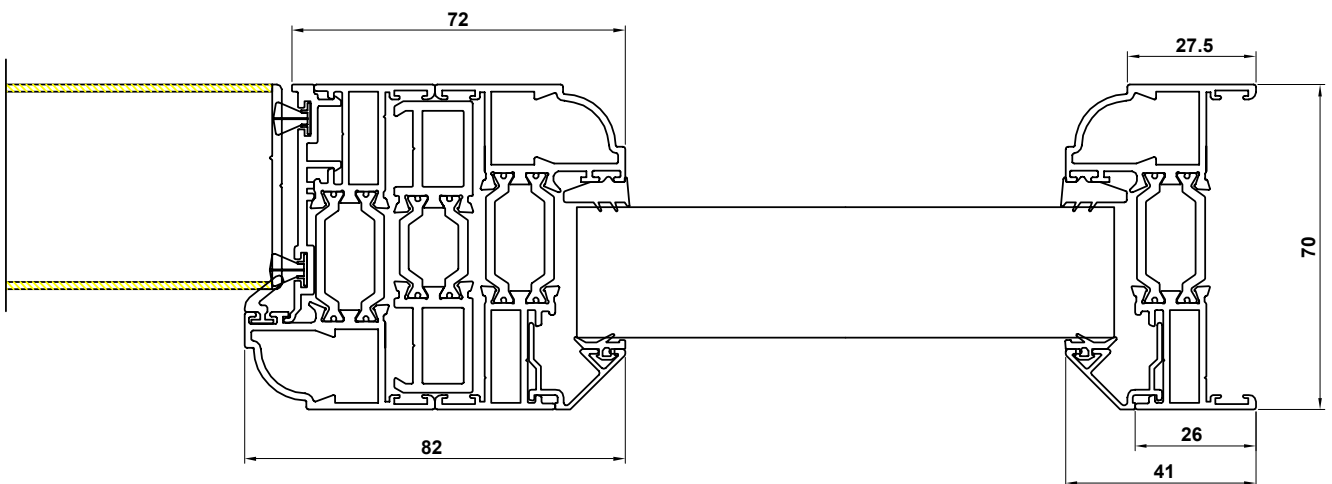

Composite Door Assembly Drawings

Modified Alitherm 300 | Virtuoso Doors

Fixed Fully Glazed Side Screen

Open In | Single Door | Externally Glazed

Coupled frame

Contemporary Frame (A)

Classic-al Frame (A)

Composite Door Assembly Drawings