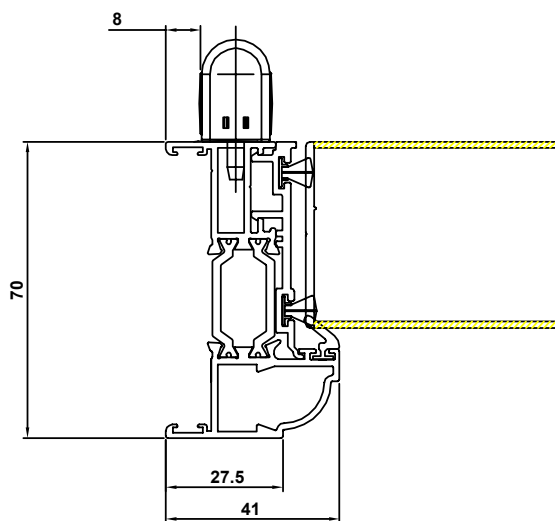

Low Threshold (B)

Composite Door Assembly Drawings

Modified Alitherm 300 | Virtuoso Doors

Jamb Hinge Side
Open In | Single Door

Note:
This includes 20mm
frame extender

Contemporary Frame

Note:
This includes 20mm
frame extender