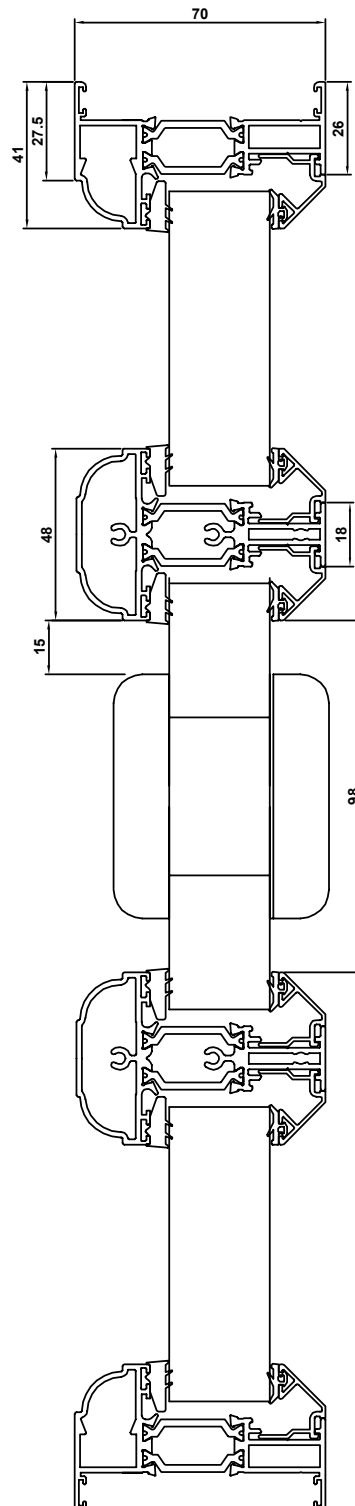

Composite Door Assembly Drawings

Modified Alitherm 300 | Virtuoso Doors

Fixed Fully Glazed Side Screen

Open In | Single Door | Externally Glazed

Coupled frame

Contemporary Frame (A)

Classic-al Frame (A)

Composite Door Assembly Drawings

Modified Alitherm 300 | Virtuoso Doors

Fixed Fully Glazed Side Screen & Midrail
Open In | Single Door | Externally Glazed

Coupled frame **B**

Contemporary Frame (B)

Classic-al Frame (B)

Composite Door Assembly Drawings