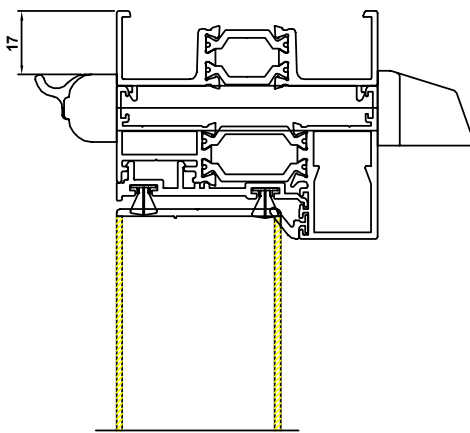

Composite Door Assembly Drawings

Modified Alitherm 300 | Virtuoso Doors

Trickle Vent & Threshold Options

Open In | Single Door | Head Section With Trickle Vents

Contemporary Frame (A)