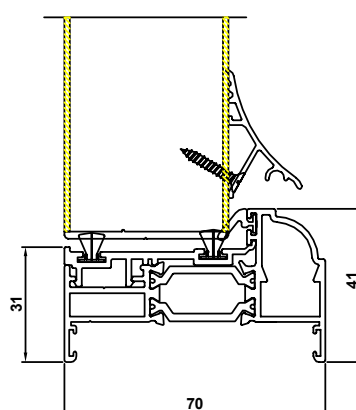

Classic-al Frame (B)