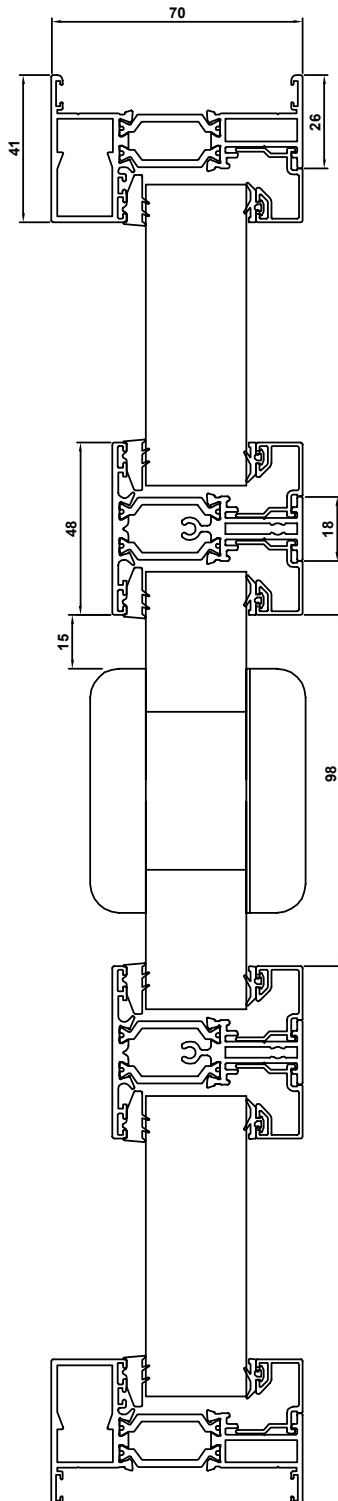

Composite Door Assembly Drawings

Modified Alitherm 300 | Virtuoso Doors

Fixed Fully Glazed Side Screen

Open In | Single Door | Externally Glazed

Coupled frame

Contemporary Frame (A)

Classic-al Frame (A)

Composite Door Assembly Drawings

Modified Alitherm 300 | Virtuoso Doors

Fixed Fully Glazed Side Screen & Midrail
Open In | Single Door | Externally Glazed

Coupled frame **B**

Contemporary Frame (B)

Classic-al Frame (B)

Composite Door Assembly Drawings