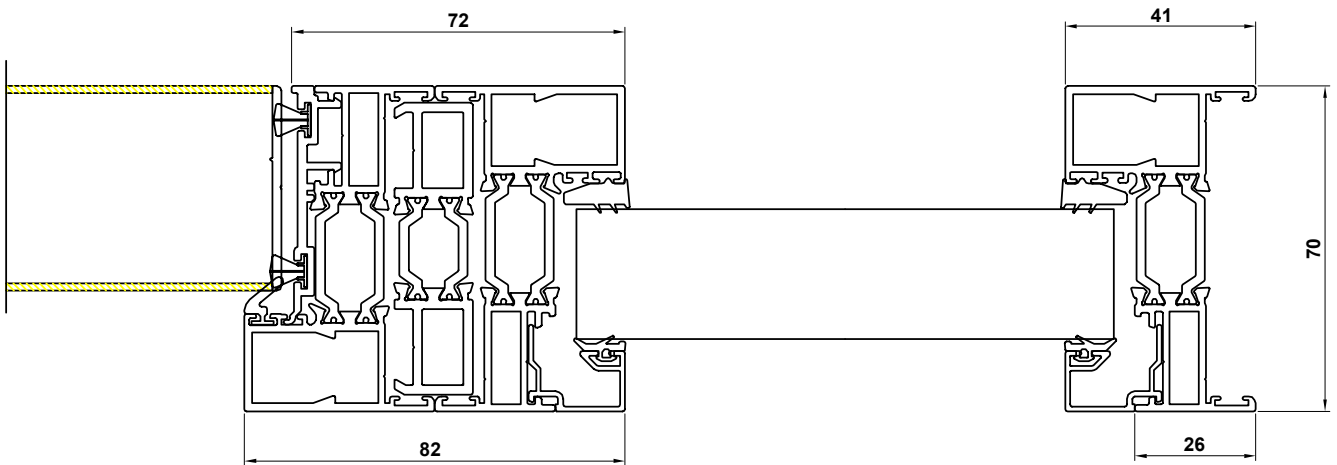

Composite Door Assembly Drawings

Modified Alitherm 300 | Virtuoso Doors

Fixed Fully Glazed Side Screen

Open In | Single Door | Externally Glazed

Coupled frame

Contemporary Frame (A)

Classic-al Frame (A)

Composite Door Assembly Drawings