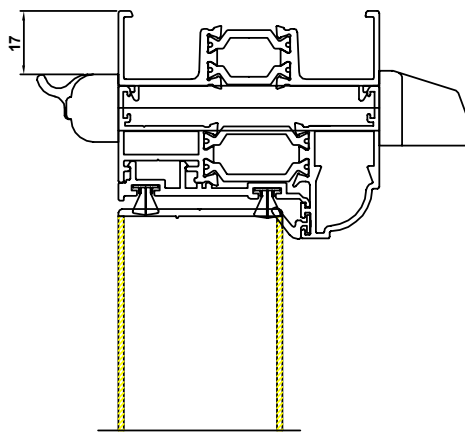

Composite Door Assembly Drawings

Modified Alitherm 300 | Virtuoso Doors

Fixed Fully Glazed Side Screen

Open In | Single Door | Externally Glazed

Coupled frame

Contemporary Frame (A)

Classic-al Frame (A)

Composite Door Assembly Drawings

Modified Alitherm 300 | Virtuoso Doors

Fixed Fully Glazed Side Screen & Midrail
Open In | Single Door | Externally Glazed

Coupled frame **B**

Contemporary Frame (B)

Classic-al Frame (B)

Composite Door Assembly Drawings

Modified Alitherm 300 | Virtuoso Doors

Trickle Vent & Threshold Options

Open In | Single Door | Head Section With Trickle Vents

Contemporary Frame (A)

Classic-al Frame (A)

Contemporary Frame (B)

Classic-al Frame (B)