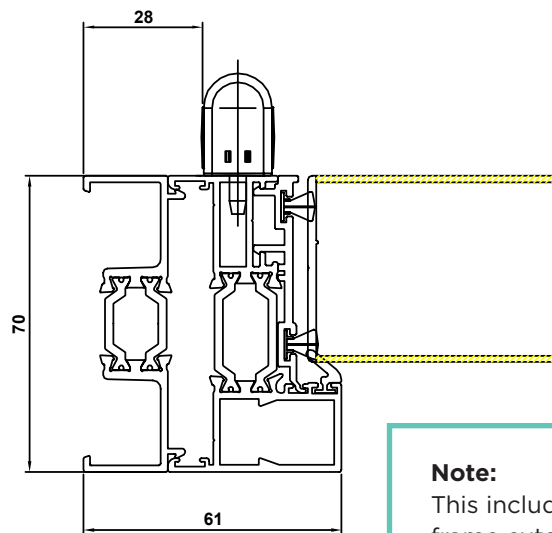

Low Threshold (B)

Composite Door Assembly Drawings

Modified Alitherm 300 | Virtuoso Doors

Jamb Hinge Side
Open In | Single Door

Note:
This includes 20mm
frame extender

Contemporary Frame

Note:
This includes 20mm
frame extender