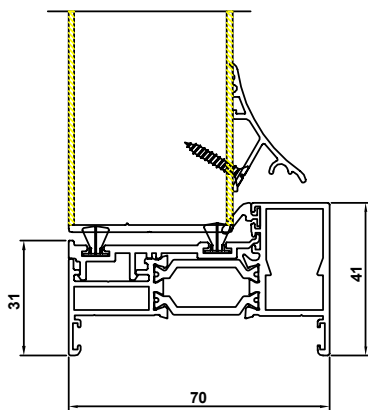

Contemporary Frame (B)