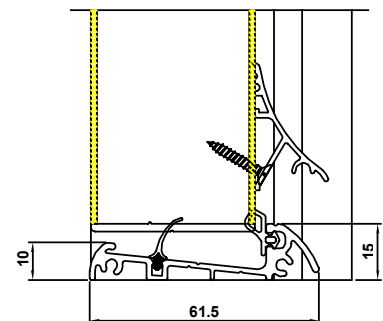

Low Threshold (B)

Composite Door Assembly Drawings

Modified Alitherm 300 | Virtuoso Doors

Jamb Hinge Side
Open In | Single Door

Note:
This includes 20mm
frame extender

Contemporary Frame

Note:
This includes 20mm
frame extender