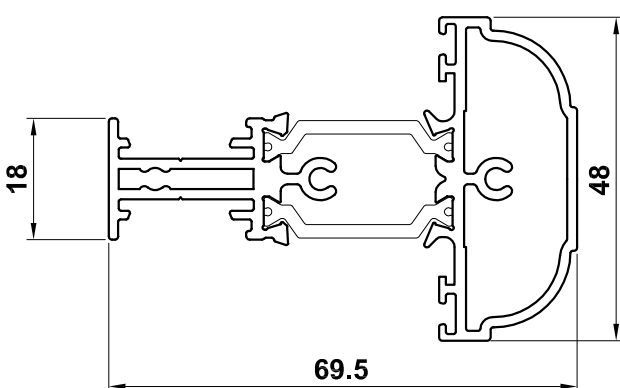

**ETC371**  
28mm Glazing

**ETC376**  
36mm Glazing

**Bead Options for:  
 internally glazed sashes (T-sashes)**

**ETC367**  
28mm Glazing

**ALUMINIUM CASEMENT WINDOW MAIN PROFILES  
 WINDOW SYSTEMS 3, 4 & 5 CLASSIC-AL**

**ZSB168**  
Outer Frame

**ETC321**  
Externally Glazed Sash

**ETC327**  
Externally Glazed Sash - Featured

**ETC329N**  
Internally Glazed Sash

**ZSB167**  
T- Transom/ Mullion

**Bead Options for:  
 externally glazed sashes (T-sashes)  
 externally and internally glazed fixed lights**

**ETC375**  
28mm Glazing

**ETC376**  
36mm Glazing

**Bead Options for:  
 internally glazed sashes (T-sashes)**

**ETC273**  
28mm Glazing

**DV515**  
Outer Frame Extension

**DV559**  
Outer Frame Extension