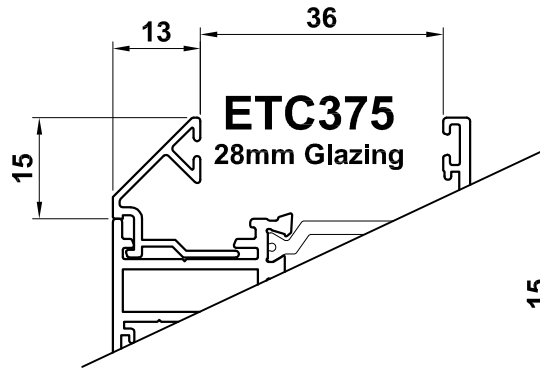

**ETC371**  
28mm Glazing

**ETC376**  
36mm Glazing

**Bead Options for:  
 internally glazed sashes (T-sashes)**

**ETC367**  
28mm Glazing

**ALUMINIUM CASEMENT WINDOW MAIN PROFILES  
 WINDOW SYSTEMS 3, 4 & 5 CLASSIC-AL**

**ZSB168**  
Outer Frame

**ETC321**  
Externally Glazed Sash

**ETC327**  
Externally Glazed Sash - Featured

**ETC329N**  
Internally Glazed Sash

**ZSB167**  
T- Transom/ Mullion

**Bead Options for:  
 externally glazed sashes (T-sashes)  
 externally and internally glazed fixed lights**

**ETC375**  
28mm Glazing

**ETC376**  
36mm Glazing

**Bead Options for:  
 internally glazed sashes (T-sashes)**

**ETC273**  
28mm Glazing

**DV515**  
Outer Frame Extension

**DV559**  
Outer Frame Extension