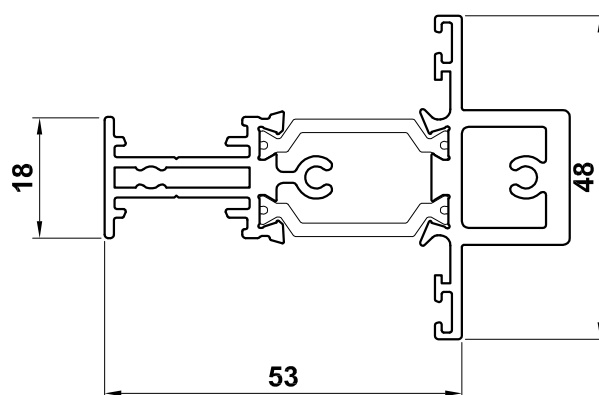

**ALUMINIUM CASEMENT WINDOW MAIN PROFILES  
 WINDOW SYSTEMS 1 & 2 CONTEMPORARY**

**ZSB 169**  
Outer Frame

**ETC321**  
Externally Glazed Sash

**ETC324N**  
Internally Glazed Sash

**ETC333**  
T-Transom/Mullion

**ETC336**  
T-Transom/Mullion

**DV515**  
Outer Frame Extension

**DV559**  
Outer Frame Extension

**Bead Options for:  
 externally glazed sashes (T-sashes)  
 externally and internally glazed fixed lights**

**ETC371**  
28mm Glazing

**ETC376**  
36mm Glazing

**Bead Options for:  
 internally glazed sashes (T-sashes)**

**ETC367**  
28mm Glazing

**ALUMINIUM CASEMENT WINDOW MAIN PROFILES  
 WINDOW SYSTEMS 3, 4 & 5 CLASSIC-AL**