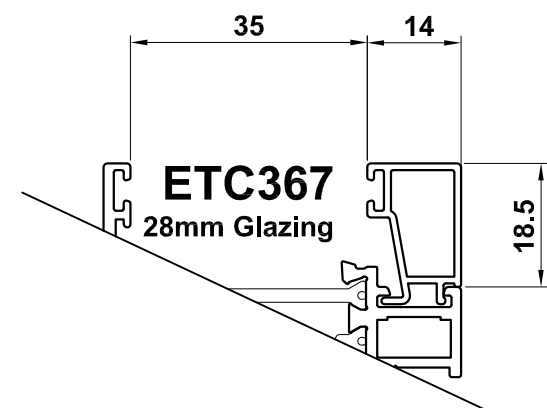

**ETC336**  
T-Transom/Mullion

**DV515**  
Outer Frame Extension

**DV559**  
Outer Frame Extension

**Bead Options for:  
 externally glazed sashes (T-sashes)  
 externally and internally glazed fixed lights**

**ETC371**  
28mm Glazing

**ETC376**  
36mm Glazing

**Bead Options for:  
 internally glazed sashes (T-sashes)**

**ETC367**  
28mm Glazing

**ALUMINIUM CASEMENT WINDOW MAIN PROFILES  
 WINDOW SYSTEMS 3, 4 & 5 CLASSIC-AL**

**ETC375**  
28mm Glazing

**ETC376**  
36mm Glazing

**Bead Options for:  
 internally glazed sashes (T-sashes)**

**ETC273**  
28mm Glazing

**DV515**  
Outer Frame Extension

**DV559**  
Outer Frame Extension