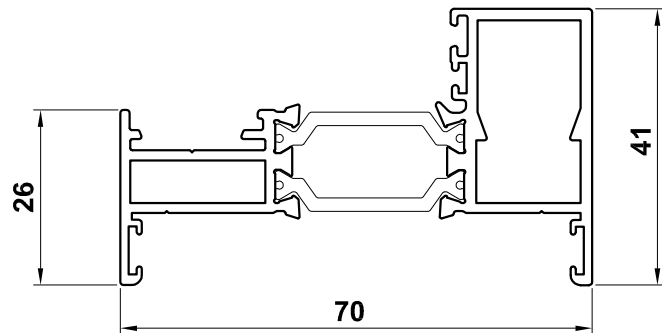

**ALUMINIUM CASEMENT WINDOW MAIN PROFILES  
 WINDOW SYSTEMS 1 & 2 CONTEMPORARY**

**ZSB 169**  
Outer Frame

**ETC321**  
Externally Glazed Sash

**ETC324N**  
Internally Glazed Sash

**ETC333**  
T-Transom/Mullion

**ETC336**  
T-Transom/Mullion

**DV515**  
Outer Frame Extension

**DV559**  
Outer Frame Extension

**Bead Options for:  
 externally glazed sashes (T-sashes)  
 externally and internally glazed fixed lights**

**ETC371**  
28mm Glazing

**ETC376**  
36mm Glazing

**Bead Options for:  
 internally glazed sashes (T-sashes)**

**ETC367**  
28mm Glazing

**ALUMINIUM CASEMENT WINDOW MAIN PROFILES  
 WINDOW SYSTEMS 3, 4 & 5 CLASSIC-AL**