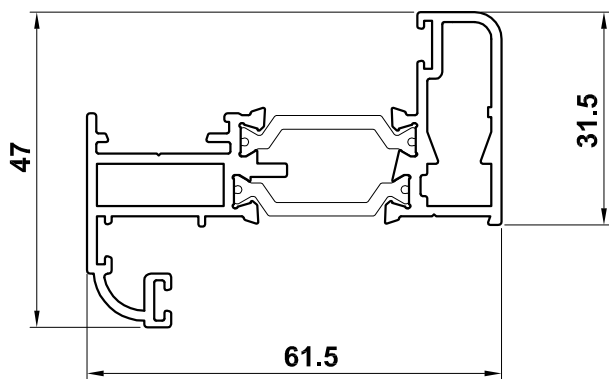

ETC327
Externally Glazed Sash - Featured