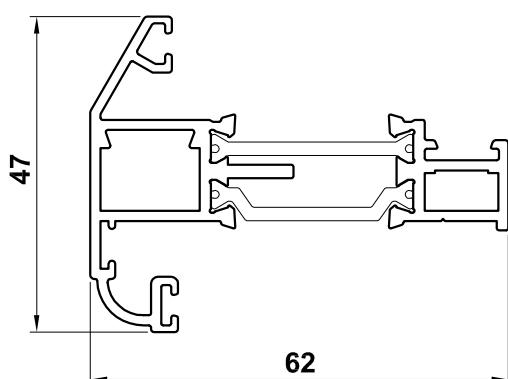

ETC329N
Internally Glazed Sash