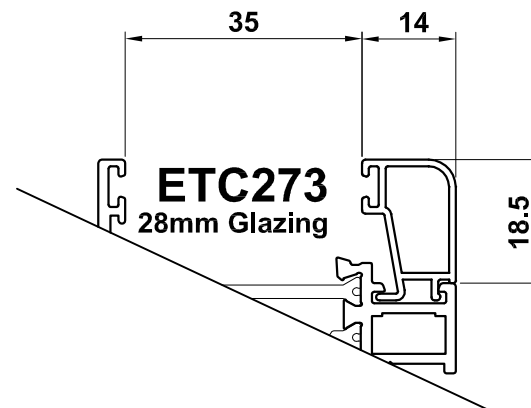

**ETC371**  
28mm Glazing

**ETC376**  
36mm Glazing

**Bead Options for:  
 internally glazed sashes (T-sashes)**

**ETC367**  
28mm Glazing

**ALUMINIUM CASEMENT WINDOW MAIN PROFILES  
 WINDOW SYSTEMS 3, 4 & 5 CLASSIC-AL**

**ZSB168**  
Outer Frame

**ETC321**  
Externally Glazed Sash

**ETC327**  
Externally Glazed Sash - Featured

**ETC329N**  
Internally Glazed Sash

**ZSB167**  
T- Transom/ Mullion

**Bead Options for:  
 externally glazed sashes (T-sashes)  
 externally and internally glazed fixed lights**

**ETC375**  
28mm Glazing

**ETC376**  
36mm Glazing

**Bead Options for:  
 internally glazed sashes (T-sashes)**

**ETC273**  
28mm Glazing

**DV515**  
Outer Frame Extension

**DV559**  
Outer Frame Extension