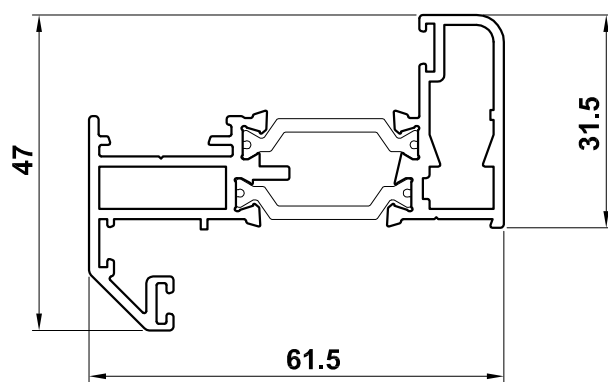

**ALUMINIUM CASEMENT WINDOW MAIN PROFILES  
 WINDOW SYSTEMS 1 & 2 CONTEMPORARY**

**ZSB 169**  
Outer Frame

**ETC321**  
Externally Glazed Sash

**ETC324N**  
Internally Glazed Sash

**ETC333**  
T-Transom/Mullion

**ETC371**  
28mm Glazing

**ETC376**  
36mm Glazing

**Bead Options for:  
 internally glazed sashes (T-sashes)**

**ETC367**  
28mm Glazing

**ALUMINIUM CASEMENT WINDOW MAIN PROFILES  
 WINDOW SYSTEMS 3, 4 & 5 CLASSIC-AL**