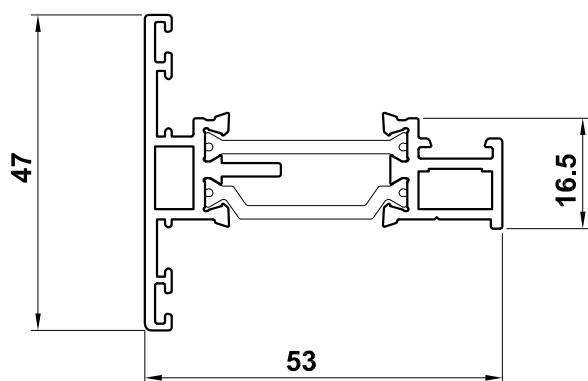

ETC324N
Internally Glazed Sash