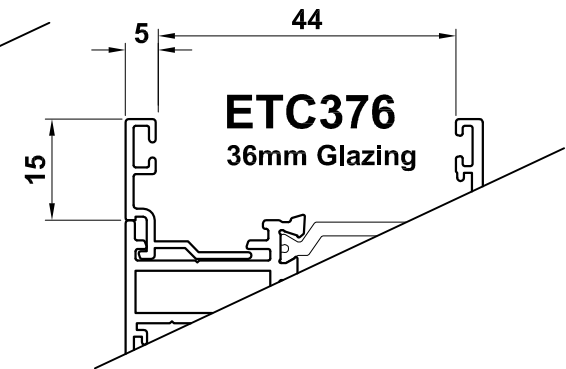

**ETC371**  
28mm Glazing

**ETC376**  
36mm Glazing

**Bead Options for:  
 internally glazed sashes (T-sashes)**

**ETC367**  
28mm Glazing

**ALUMINIUM CASEMENT WINDOW MAIN PROFILES  
 WINDOW SYSTEMS 3, 4 & 5 CLASSIC-AL**

**ZSB168**  
Outer Frame

**ETC321**  
Externally Glazed Sash

**ETC327**  
Externally Glazed Sash - Featured

**ETC329N**  
Internally Glazed Sash

**ZSB167**  
T- Transom/ Mullion

**Bead Options for:  
 externally glazed sashes (T-sashes)  
 externally and internally glazed fixed lights**

**ETC375**  
28mm Glazing

**ETC376**  
36mm Glazing

**Bead Options for:  
 internally glazed sashes (T-sashes)**

**ETC273**  
28mm Glazing

**DV515**  
Outer Frame Extension

**DV559**  
Outer Frame Extension