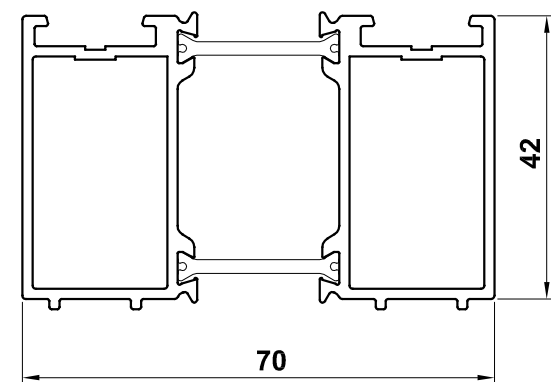

DV515
Outer Frame Extension