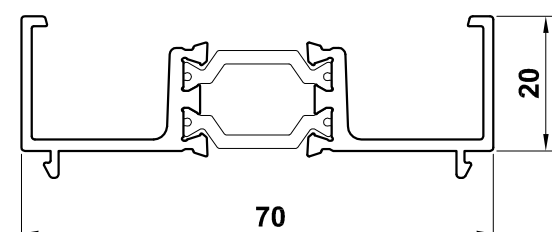

**ALUMINIUM CASEMENT WINDOW MAIN PROFILES  
 WINDOW SYSTEMS 1 & 2 CONTEMPORARY**

**ZSB 169**  
Outer Frame

**ETC321**  
Externally Glazed Sash

**ETC324N**  
Internally Glazed Sash

**ETC333**  
T-Transom/Mullion

**ETC336**  
T-Transom/Mullion

**DV515**  
Outer Frame Extension

**DV559**  
Outer Frame Extension

**Bead Options for:  
 externally glazed sashes (T-sashes)  
 externally and internally glazed fixed lights**

**ETC371**  
28mm Glazing

**ETC376**  
36mm Glazing

**Bead Options for:  
 internally glazed sashes (T-sashes)**

**ETC367**  
28mm Glazing

**ALUMINIUM CASEMENT WINDOW MAIN PROFILES  
 WINDOW SYSTEMS 3, 4 & 5 CLASSIC-AL**