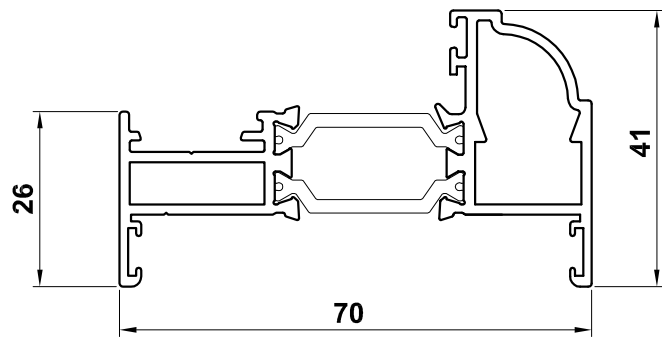

**ETC371**  
28mm Glazing

**ETC376**  
36mm Glazing

**Bead Options for:  
 internally glazed sashes (T-sashes)**

**ETC367**  
28mm Glazing

**ALUMINIUM CASEMENT WINDOW MAIN PROFILES  
 WINDOW SYSTEMS 3, 4 & 5 CLASSIC-AL**

**ETC375**  
28mm Glazing

**ETC376**  
36mm Glazing

**Bead Options for:  
 internally glazed sashes (T-sashes)**

**ETC273**  
28mm Glazing

**DV515**  
Outer Frame Extension

**DV559**  
Outer Frame Extension