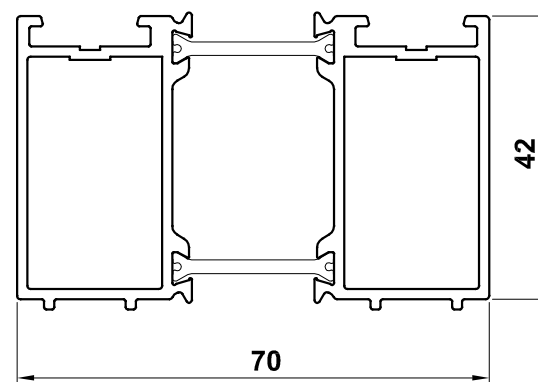

**ETC371**  
28mm Glazing

**ETC376**  
36mm Glazing

**Bead Options for:  
 internally glazed sashes (T-sashes)**

**ETC367**  
28mm Glazing

**ALUMINIUM CASEMENT WINDOW MAIN PROFILES  
 WINDOW SYSTEMS 3, 4 & 5 CLASSIC-AL**

**ZSB168**  
Outer Frame

**ETC321**  
Externally Glazed Sash

**ETC327**  
Externally Glazed Sash - Featured

**ETC329N**  
Internally Glazed Sash

**ZSB167**  
T- Transom/ Mullion

**Bead Options for:  
 externally glazed sashes (T-sashes)  
 externally and internally glazed fixed lights**

**ETC375**  
28mm Glazing

**ETC376**  
36mm Glazing

**Bead Options for:  
 internally glazed sashes (T-sashes)**

**ETC273**  
28mm Glazing

**DV515**  
Outer Frame Extension

**DV559**  
Outer Frame Extension