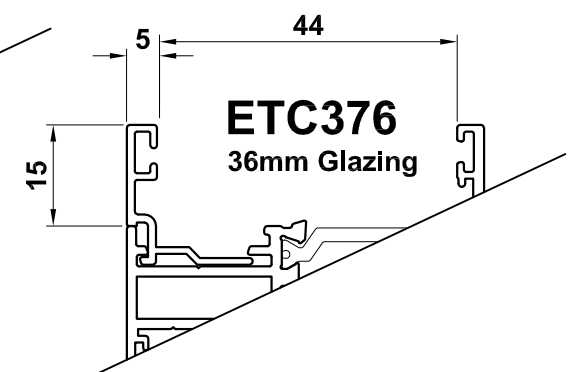

**ETC336**  
T-Transom/Mullion

**DV515**  
Outer Frame Extension

**DV559**  
Outer Frame Extension

**Bead Options for:  
 externally glazed sashes (T-sashes)  
 externally and internally glazed fixed lights**

**ETC371**  
28mm Glazing

**ETC376**  
36mm Glazing

**Bead Options for:  
 internally glazed sashes (T-sashes)**

**ETC367**  
28mm Glazing

**ALUMINIUM CASEMENT WINDOW MAIN PROFILES  
 WINDOW SYSTEMS 3, 4 & 5 CLASSIC-AL**

**ETC375**  
28mm Glazing

**ETC376**  
36mm Glazing

**Bead Options for:  
 internally glazed sashes (T-sashes)**

**ETC273**  
28mm Glazing

**DV515**  
Outer Frame Extension

**DV559**  
Outer Frame Extension