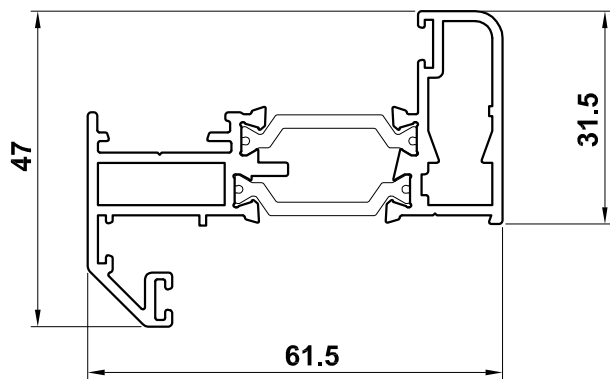

ETC321
Externally Glazed Sash