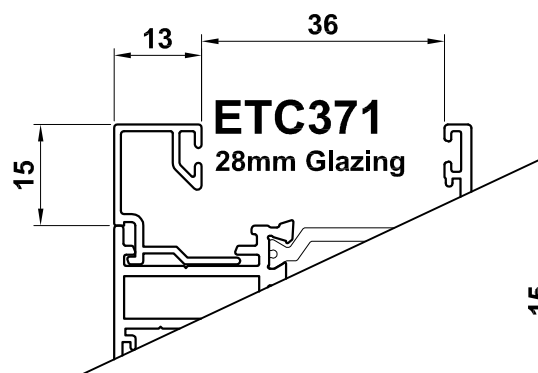

**ETC336**  
T-Transom/Mullion

**DV515**  
Outer Frame Extension

**DV559**  
Outer Frame Extension

**Bead Options for:  
 externally glazed sashes (T-sashes)  
 externally and internally glazed fixed lights**

**ETC371**  
28mm Glazing

**ETC376**  
36mm Glazing

**Bead Options for:  
 internally glazed sashes (T-sashes)**

**ETC367**  
28mm Glazing

**ALUMINIUM CASEMENT WINDOW MAIN PROFILES  
 WINDOW SYSTEMS 3, 4 & 5 CLASSIC-AL**

**ETC375**  
28mm Glazing

**ETC376**  
36mm Glazing

**Bead Options for:  
 internally glazed sashes (T-sashes)**

**ETC273**  
28mm Glazing

**DV515**  
Outer Frame Extension

**DV559**  
Outer Frame Extension