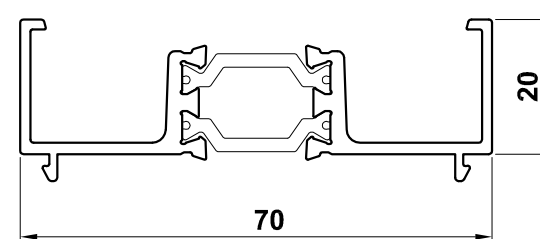

**ETC371**  
28mm Glazing

**ETC376**  
36mm Glazing

**Bead Options for:  
 internally glazed sashes (T-sashes)**

**ETC367**  
28mm Glazing

**ALUMINIUM CASEMENT WINDOW MAIN PROFILES  
 WINDOW SYSTEMS 3, 4 & 5 CLASSIC-AL**

**ZSB168**  
Outer Frame

**ETC321**  
Externally Glazed Sash

**ETC327**  
Externally Glazed Sash - Featured

**ETC329N**  
Internally Glazed Sash

**ZSB167**  
T- Transom/ Mullion

**Bead Options for:  
 externally glazed sashes (T-sashes)  
 externally and internally glazed fixed lights**

**ETC375**  
28mm Glazing

**ETC376**  
36mm Glazing

**Bead Options for:  
 internally glazed sashes (T-sashes)**

**ETC273**  
28mm Glazing

**DV515**  
Outer Frame Extension

**DV559**  
Outer Frame Extension