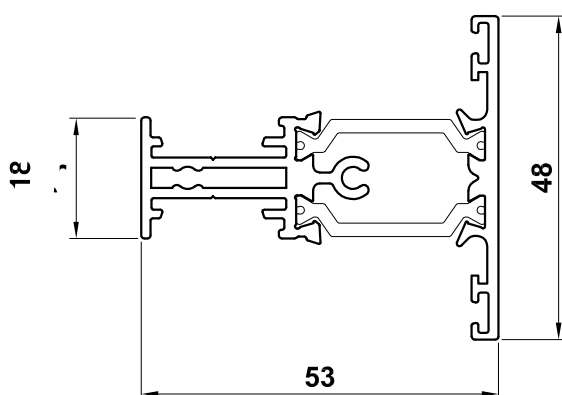

**ALUMINIUM CASEMENT WINDOW MAIN PROFILES  
 WINDOW SYSTEMS 1 & 2 CONTEMPORARY**

**ZSB 169**  
Outer Frame

**ETC321**  
Externally Glazed Sash

**ETC324N**  
Internally Glazed Sash

**ETC333**  
T-Transom/Mullion

**ETC336**  
T-Transom/Mullion

**DV515**  
Outer Frame Extension

**DV559**  
Outer Frame Extension

**Bead Options for:  
 externally glazed sashes (T-sashes)  
 externally and internally glazed fixed lights**

**ETC371**  
28mm Glazing

**ETC376**  
36mm Glazing

**Bead Options for:  
 internally glazed sashes (T-sashes)**

**ETC367**  
28mm Glazing

**ALUMINIUM CASEMENT WINDOW MAIN PROFILES  
 WINDOW SYSTEMS 3, 4 & 5 CLASSIC-AL**